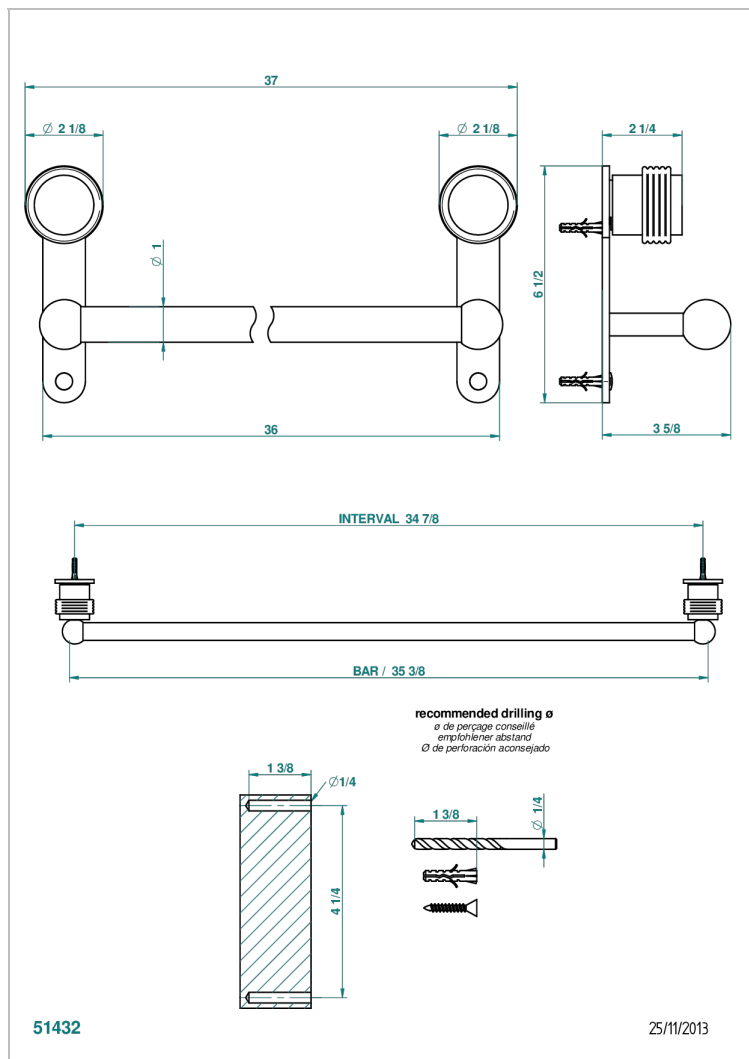

DIPLOMATE GROOVED RINGS

U4B-526

Towel bar, 35 1/2" long

CHARACTERISTIC

- Diplomat Grooved rings
- Towel bar, 35 1/2" long

AVAILABLE FINITIONS

Black ceram - D30
Blush PVD - H62
Brass color PVD - H49
Brown bronze color PVD - F33
Chrome polished - A02
Chrome polished / gold polished - G02