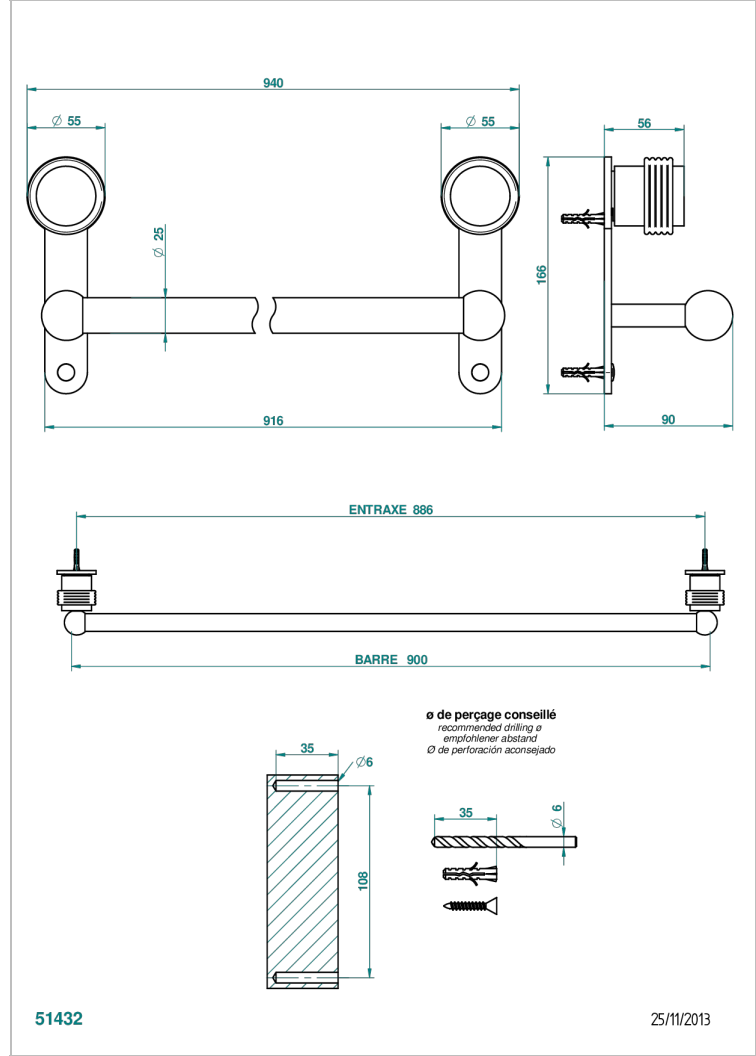

DIPLOMATE GROOVED RINGS

U4B-526

Bath towel holder, length: 900 mm

CHARACTERISTIC

- Diplomate Grooved rings
- Bath towel holder, length: 900 mm

AVAILABLE FINITIONS

Antique nickel - H28
Black ceram - D30
Blush PVD - H62
Brass color PVD - H49
Brown bronze color PVD - F33
Gold color PVD - H52