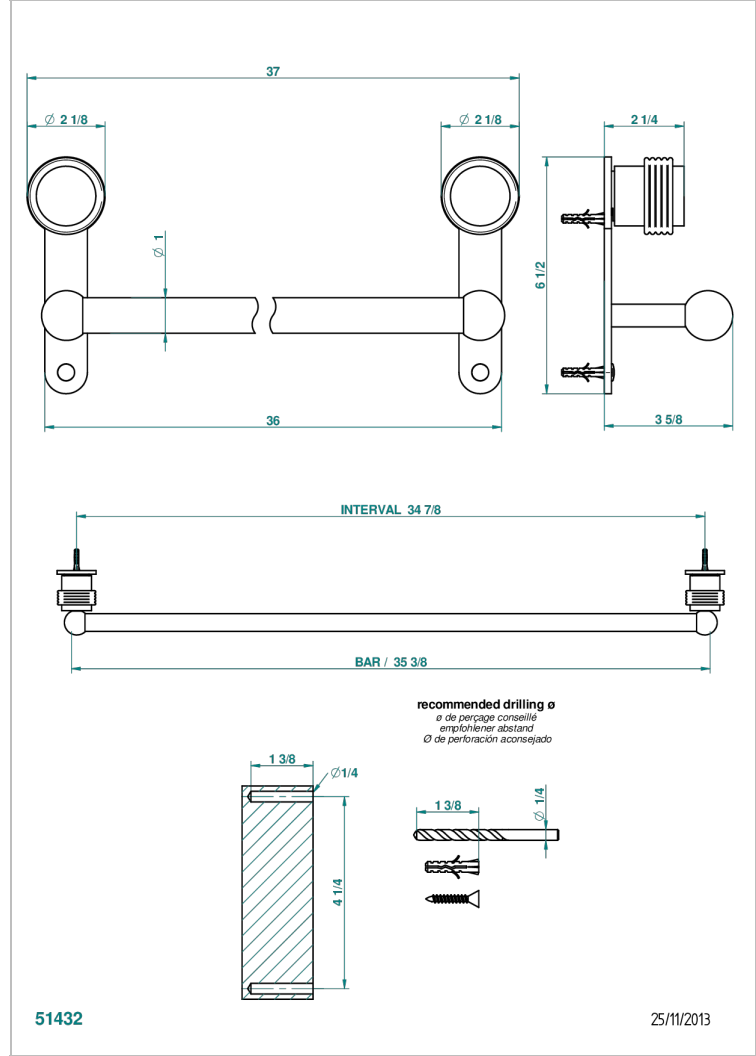

DIPLOMATE GROOVED RINGS

U4B-526

Bath towel holder, length: 900 mm

CHARACTERISTIC

- Diplomate Grooved rings
- Bath towel holder, length: 900 mm

AVAILABLE FINITIONS

Antique nickel - H28
Black ceram - D30
Blush PVD - H62
Brass color PVD - H49
Brown bronze color PVD - F33
Gold color PVD - H52