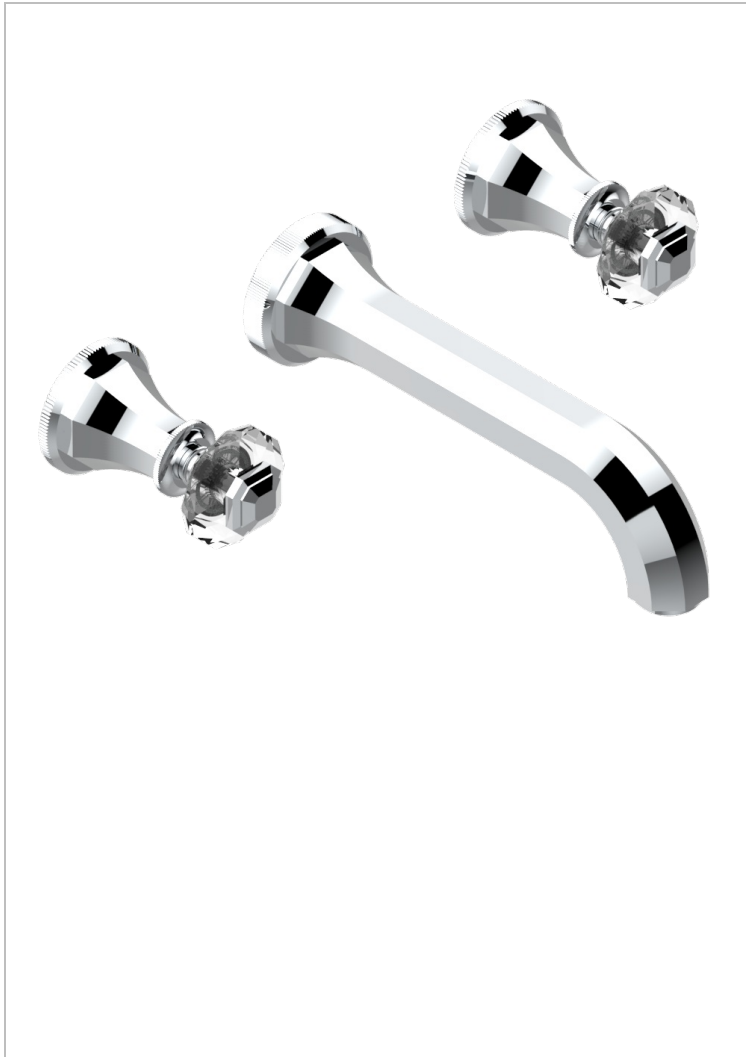

TRADITION CRYSTAL

A59-40SGBUS

Trim for wall mounted 3-hole lavatory set only

51429

25/11/2013

CHARACTERISTIC

- Tradition Crystal
- Trim for wall mounted 3-hole lavatory set only

TECHNICAL SPECS

- Recommandé : 3 bars (max. 5 bars) - Advised : 43,5 psi (max. 72 psi)
- 15 l/min à 3 bars (4 gpm at 43.5 psi)

RELATED SKU'S

- Ref. G00-40AM/US Rough parts for wall set (one counter clockwise and one clockwise cartridges)

AVAILABLE FINITIONS

Black ceram - D30
Blush PVD - H62
Brass color PVD - H49
Brown bronze color PVD - F33
Chrome polished - A02
Chrome polished / gold polished - G02

Copper antique matt, coated - H07
Gold color PVD - H52
Gold mat - F07
Gold polished - F01
Graphite PVD - H64
Light coated bronze - D01

Nickel polished - B01
Soft gold - F30
Soft matt gold - F31
Umber PVD - H66