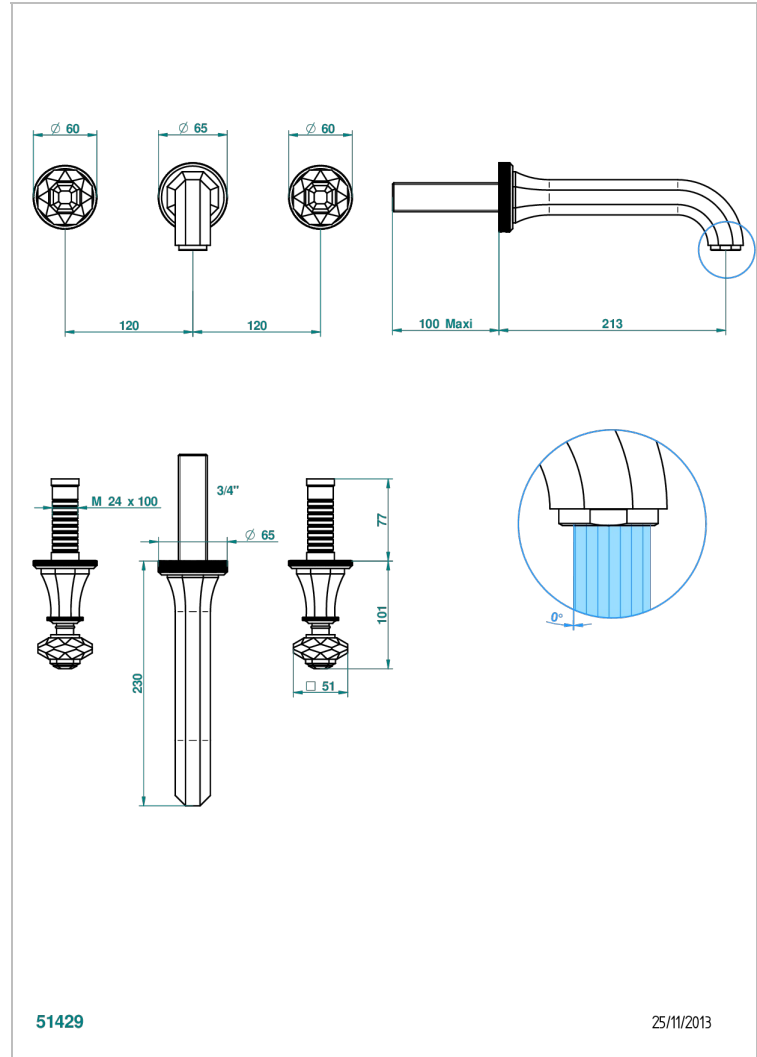

TRADITION CRYSTAL

A59-40SGBUS

Trim for wall mounted 3-hole lavatory set only

51429

25/11/2013

CHARACTERISTIC

- Tradition Crystal
- Trim for wall mounted 3-hole lavatory set only

TECHNICAL SPECS

- Recommandé : 3 bars (max. 5 bars) - Advised : 43,5 psi (max. 72 psi)
- 15 l/min à 3 bars (4 gpm at 43.5 psi)

RELATED SKU'S

- Ref. G00-40AM/US Rough parts for wall set (one counter clockwise and one clockwise cartridges)