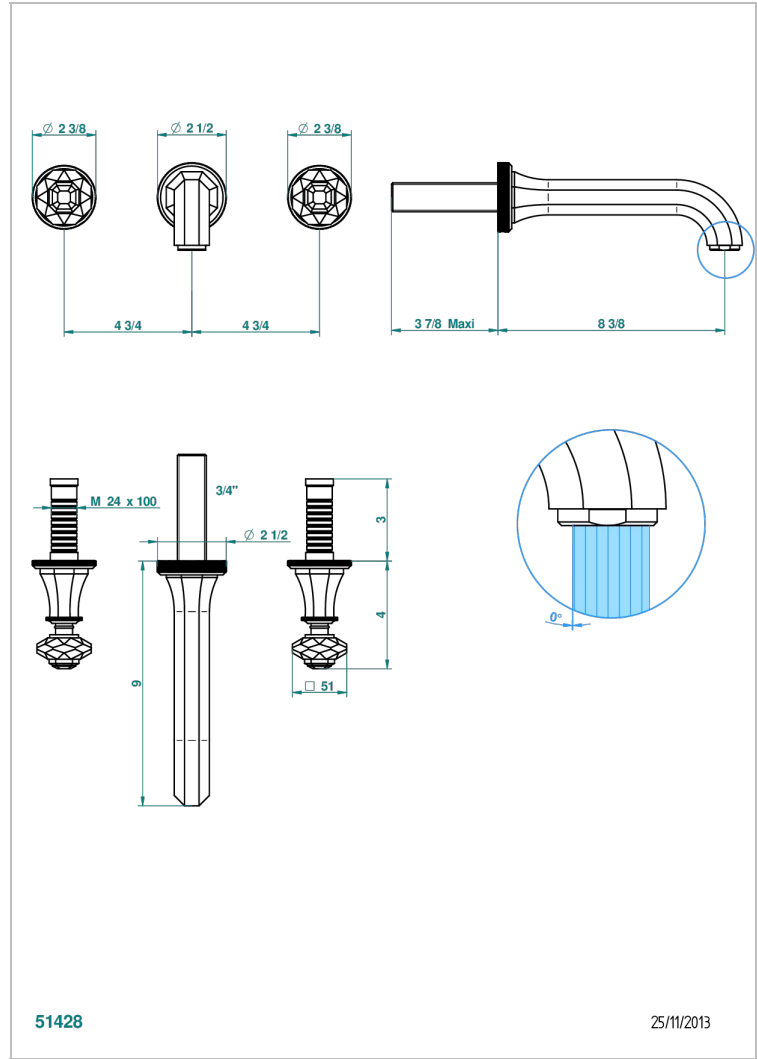

# TRADITION CRYSTAL

A59-41SGB

Trim for wall mounted 3-hole bath set only

THG<sup>®</sup>  
PARIS

## CHARACTERISTIC

- Tradition Crystal
- Trim for wall mounted 3-hole bath set only

## TECHNICAL SPECS

- Recommandé : 3 bars (max. 5 bars) - Advised : 43,5 psi (max. 72 psi)
- Bec : 35 l/min à 3 bars
- Spout : 9.26 gpm at 43.5 psi

## RELATED SKU'S

- Ref. G00-40AM/US Rough parts for wall set (one counter clockwise and one clockwise cartridges)