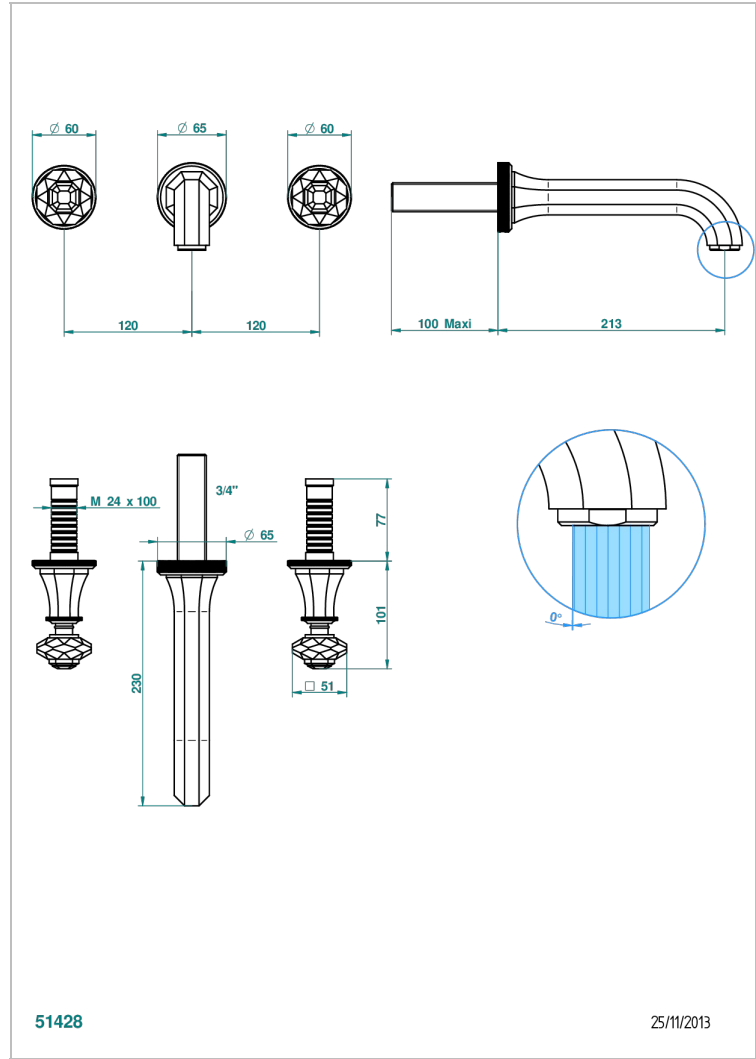

# TRADITION CRYSTAL

A59-41SGB

Trim only for wall mounted 3-hole bath mixer

THG<sup>®</sup>  
PARIS

## CHARACTERISTIC

- Tradition Crystal
- Trim only for wall mounted 3-hole bath mixer

## TECHNICAL SPECS

- Recommandé : 3 bars (max. 5 bars) - Advised : 43,5 psi (max. 72 psi)
- Bec : 35 l/min à 3 bars
- Spout : 9.26 gpm at 43.5 psi

## RELATED SKU'S

- Ref. G00-40AC Rough parts for wall mounted 3 hole mixer, cross handle version
- Ref. G00-40AM Rough parts for wall mounted 3 hole mixer, lever handle version