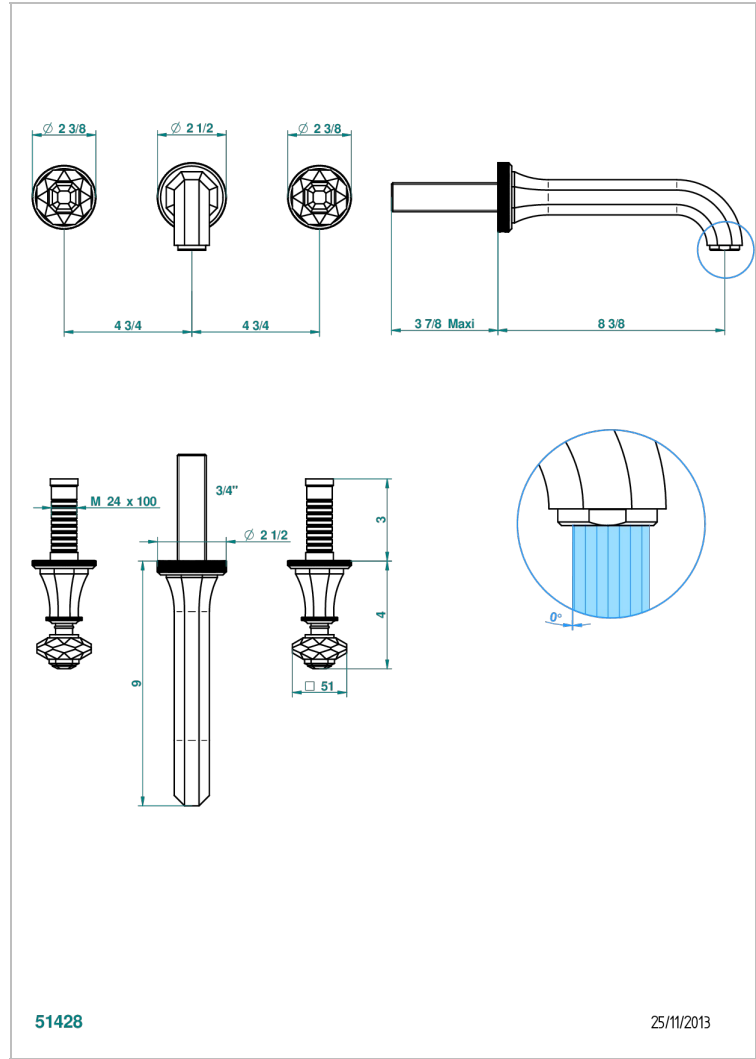

TRADITION CRYSTAL

A59-41SGB

Trim only for wall mounted 3-hole bath mixer

THG[®]
PARIS

CHARACTERISTIC

- Tradition Crystal
- Trim only for wall mounted 3-hole bath mixer

TECHNICAL SPECS

- Recommandé : 3 bars (max. 5 bars) - Advised : 43,5 psi (max. 72 psi)
- Bec : 35 l/min à 3 bars
- Spout : 9.26 gpm at 43.5 psi

RELATED SKU'S

- Ref. G00-40AC Rough parts for wall mounted 3 hole mixer, cross handle version
- Ref. G00-40AM Rough parts for wall mounted 3 hole mixer, lever handle version

AVAILABLE FINITIONS

Antique nickel - H28
Black ceram - D30
Blush PVD - H62
Brass color PVD - H49
Brown bronze color PVD - F33
Gold color PVD - H52