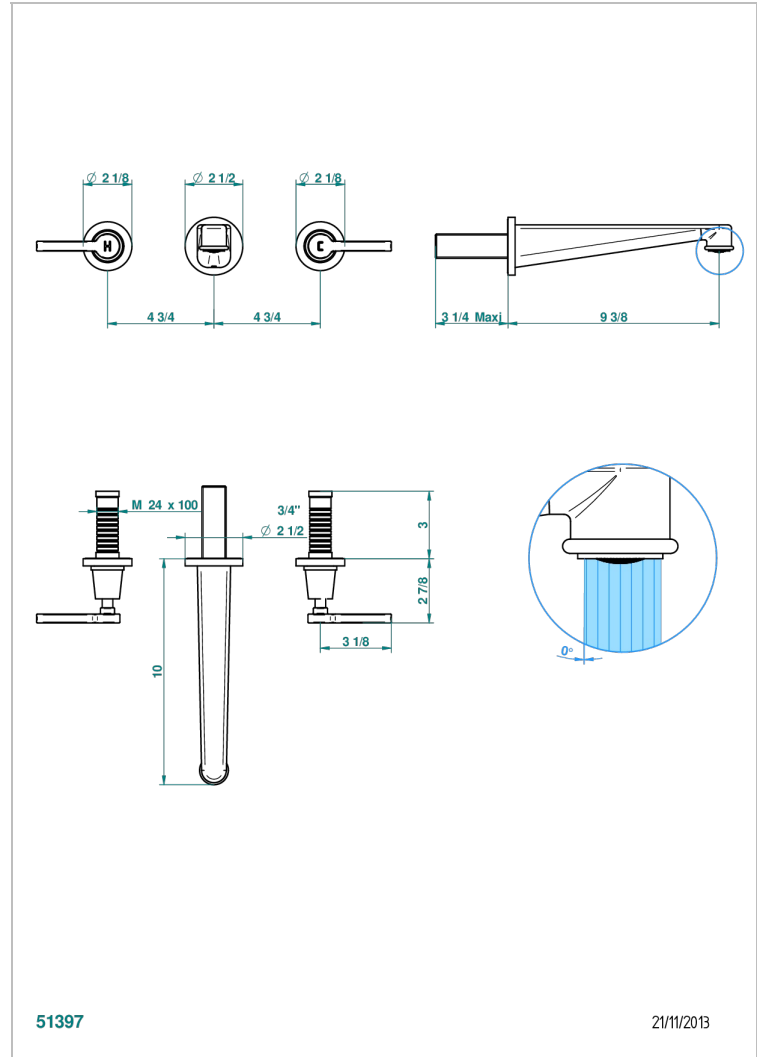

SPIRIT WITH LEVER HANDLES

G58-40SGBUS

Trim for wall mounted 3-hole lavatory set only

51397

21/11/2013

CHARACTERISTIC

- Spirit with lever handles
- Trim for wall mounted 3-hole lavatory set only

TECHNICAL SPECS

- Recommandé : 3 bars (max. 5 bars) - Advised : 43,5 psi (max. 72 psi)
- 15 l/min à 3 bars (4 gpm at 43.5 psi)

RELATED SKU'S

- Ref. G00-40AM/US Rough parts for wall set (one counter clockwise and one clockwise cartridges)