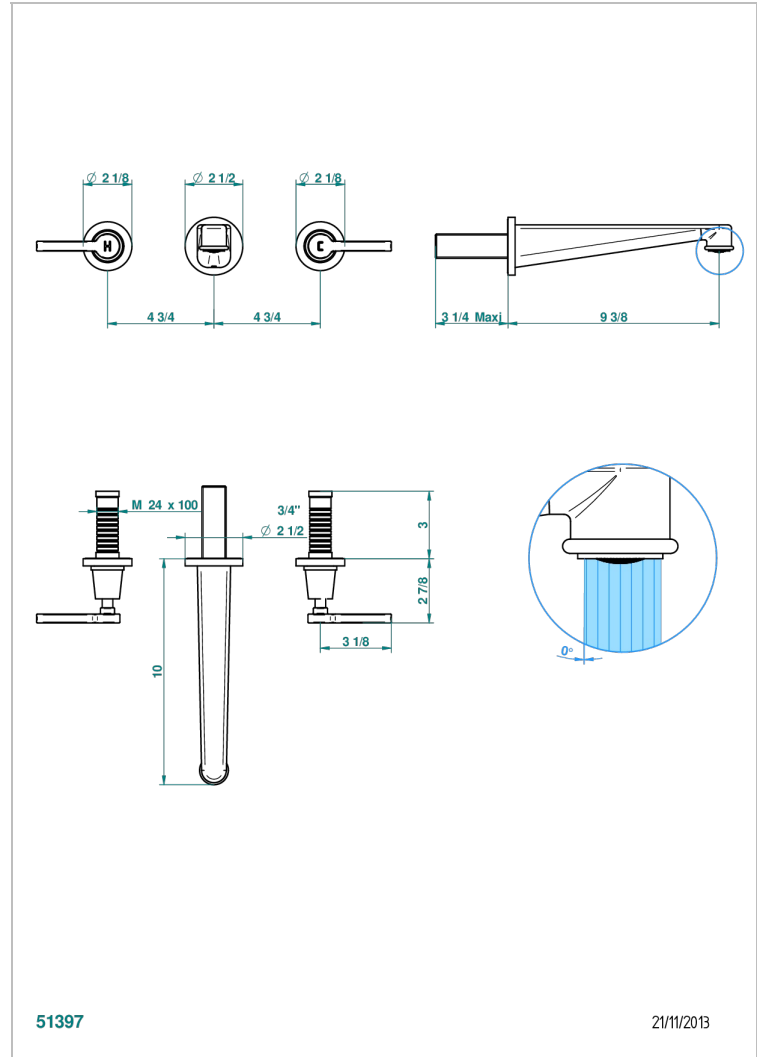

# SPIRIT WITH LEVER

G58-40SGB

Trim only for wall mounted 3-hole basin mixer

51397

21/11/2013

## CHARACTERISTIC

- Spirit with lever
- Trim only for wall mounted 3-hole basin mixer

## RELATED SKU'S

- Ref. G00-40AC Rough parts for wall mounted 3 hole mixer, cross handle version
- Ref. G00-40AM Rough parts for wall mounted 3 hole mixer, lever handle version