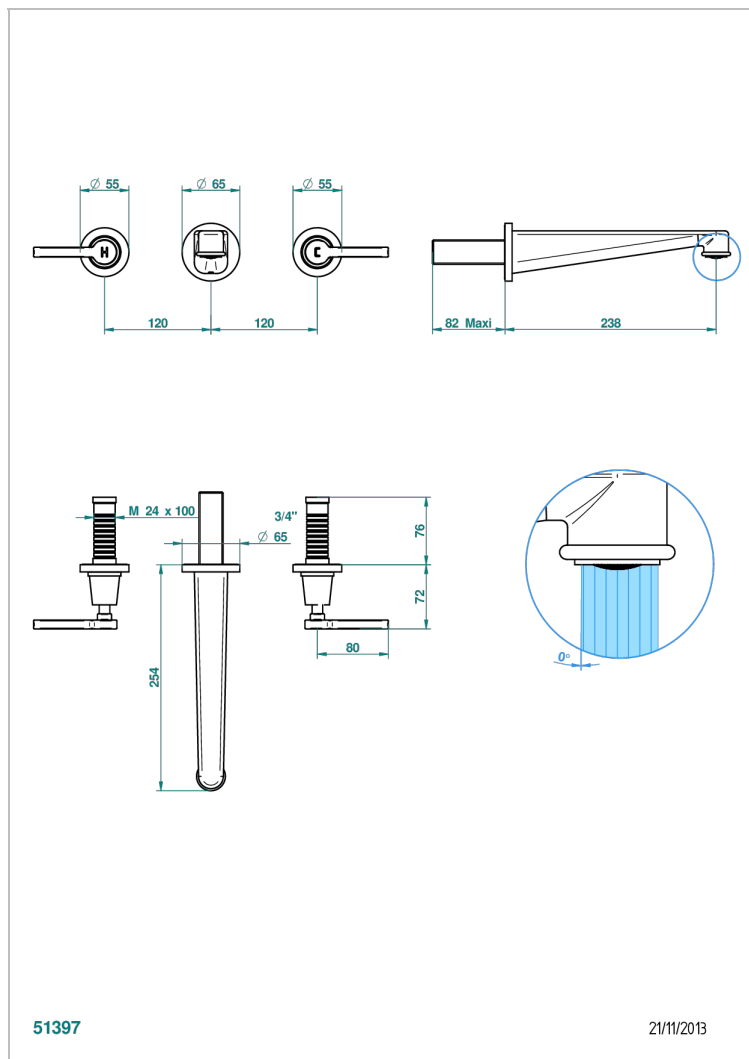

# SPIRIT WITH LEVER

G58-40SGB

Trim only for wall mounted 3-hole basin mixer

51397

21/11/2013

## CHARACTERISTIC

- Spirit with lever
- Trim only for wall mounted 3-hole basin mixer

## RELATED SKU'S

- Ref. G00-40AC Rough parts for wall mounted 3 hole mixer, cross handle version
- Ref. G00-40AM Rough parts for wall mounted 3 hole mixer, lever handle version