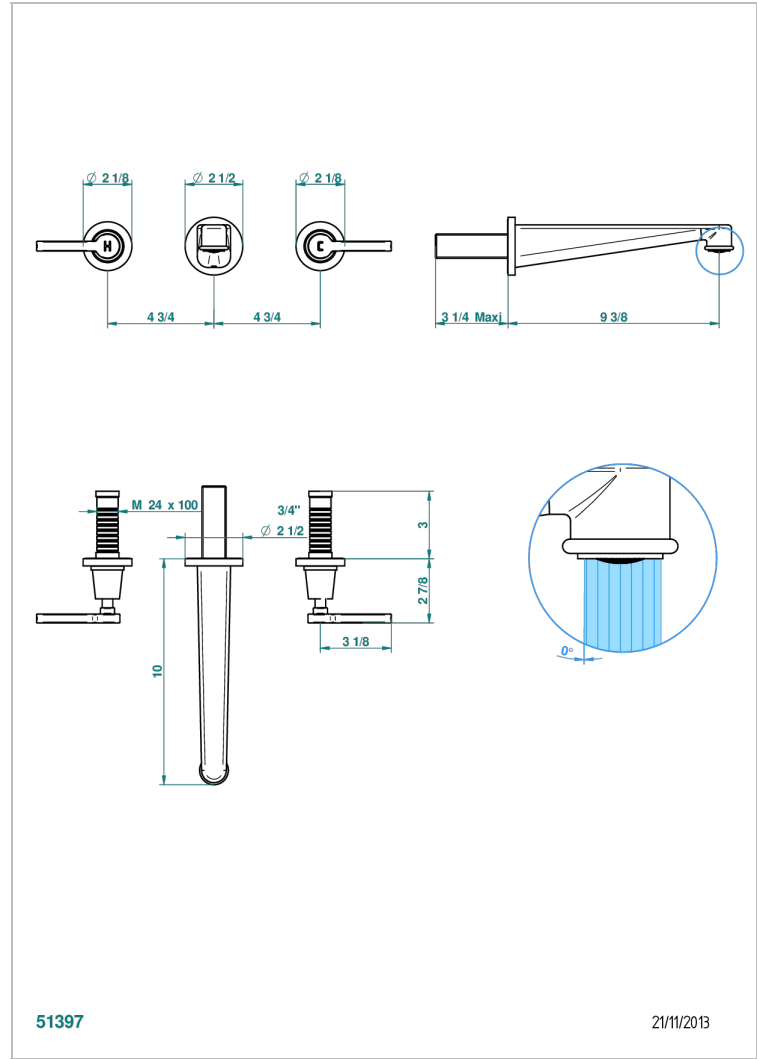

# SPIRIT WITH LEVER

G58-40SGB

Trim only for wall mounted 3-hole basin mixer

51397

21/11/2013

## CHARACTERISTIC

- Spirit with lever
- Trim only for wall mounted 3-hole basin mixer

## RELATED SKU'S

- Ref. G00-40AC Rough parts for wall mounted 3 hole mixer, cross handle version
- Ref. G00-40AM Rough parts for wall mounted 3 hole mixer, lever handle version