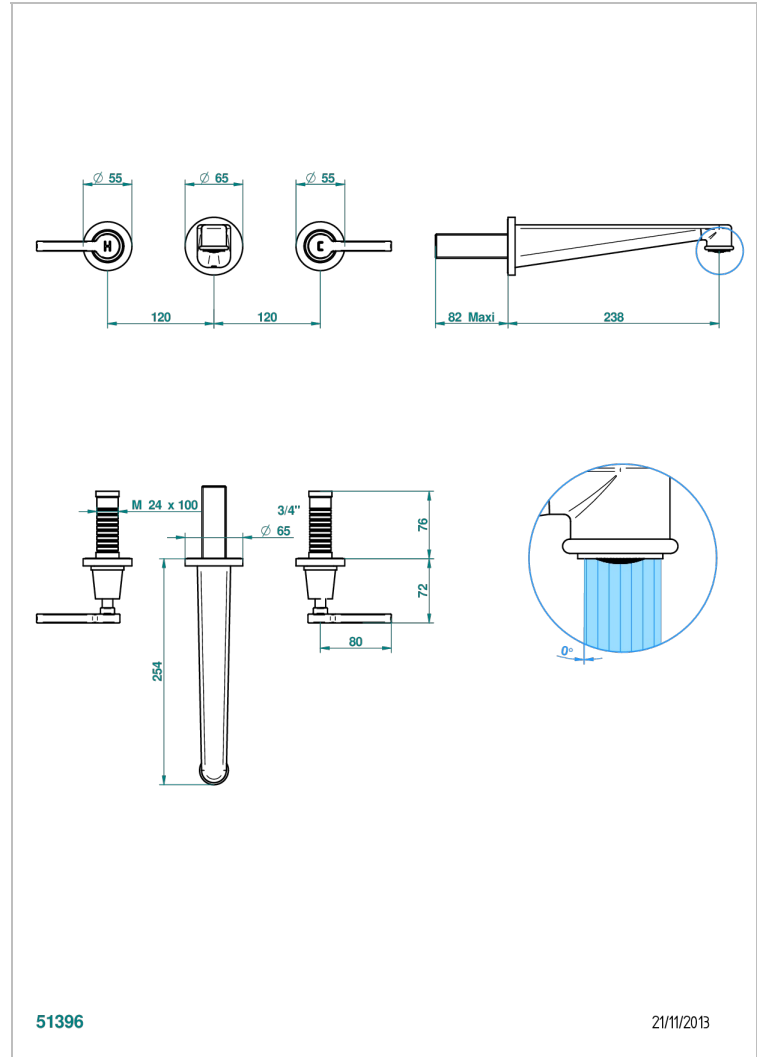

# SPIRIT WITH LEVER HANDLES

G58-41SGB

Trim for wall mounted 3-hole bath set only

THG<sup>®</sup>  
PARIS

51396

21/11/2013

## CHARACTERISTIC

- Spirit with lever handles
- Trim for wall mounted 3-hole bath set only

## TECHNICAL SPECS

- Recommandé : 3 bars (max. 5 bars) - Advised : 43,5 psi (max. 72 psi)
- Bec : 35 l/min à 3 bars
- Spout : 9.26 gpm at 43.5 psi

## RELATED SKU'S

- Ref. G00-40AM/US Rough parts for wall set (one counter clockwise and one clockwise cartridges)