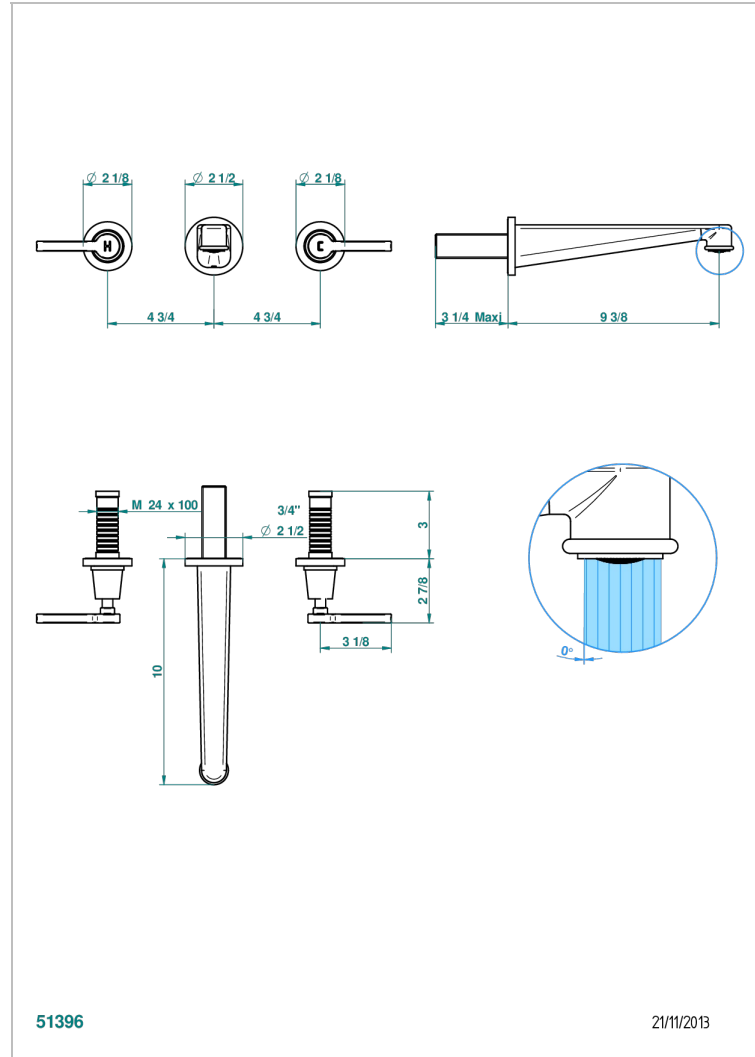

SPIRIT WITH LEVER HANDLES

G58-41SGB

Trim for wall mounted 3-hole bath set only

51396

21/11/2013

CHARACTERISTIC

- Spirit with lever handles
- Trim for wall mounted 3-hole bath set only

TECHNICAL SPECS

- Recommandé : 3 bars (max. 5 bars) - Advised : 43,5 psi (max. 72 psi)
- Bec : 35 l/min à 3 bars
- Spout : 9.26 gpm at 43.5 psi

RELATED SKU'S

- Ref. G00-40AM/US Rough parts for wall set (one counter clockwise and one clockwise cartridges)