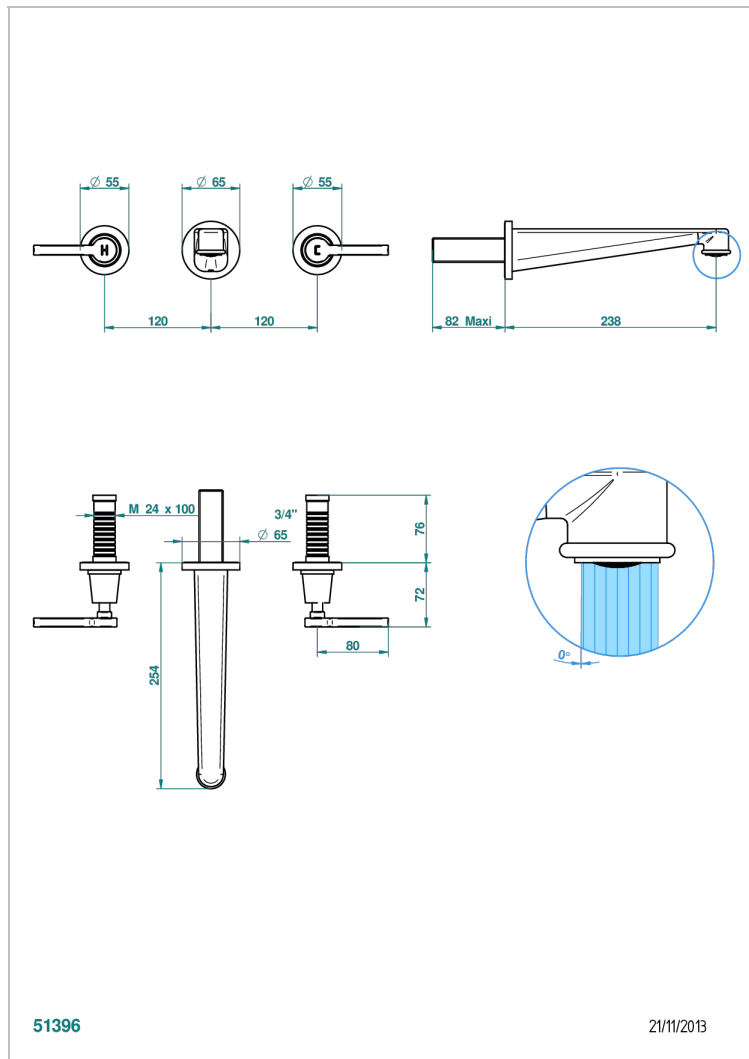

# SPIRIT WITH LEVER

G58-41SGB

Trim only for wall mounted 3-hole bath mixer

51396

21/11/2013

## CHARACTERISTIC

- Spirit with lever
- Trim only for wall mounted 3-hole bath mixer

## TECHNICAL SPECS

- Recommandé : 3 bars (max. 5 bars) - Advised : 43,5 psi (max. 72 psi)
- Bec : 35 l/min à 3 bars
- Spout : 9.26 gpm at 43.5 psi

## RELATED SKU'S

- Ref. G00-40AC Rough parts for wall mounted 3 hole mixer, cross handle version
- Ref. G00-40AM Rough parts for wall mounted 3 hole mixer, lever handle version