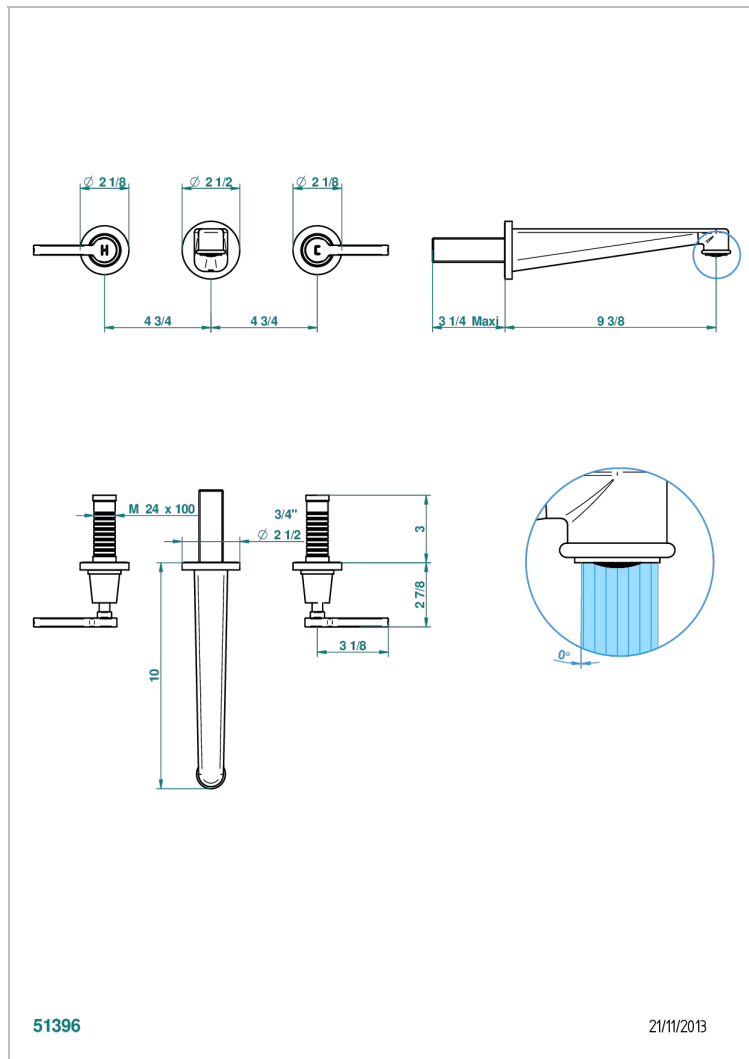

SPIRIT WITH LEVER

G58-41SGB

Trim only for wall mounted 3-hole bath mixer

CHARACTERISTIC

- Spirit with lever
- Trim only for wall mounted 3-hole bath mixer

TECHNICAL SPECS

- Recommandé : 3 bars (max. 5 bars) - Advised : 43,5 psi (max. 72 psi)
- Bec : 35 l/min à 3 bars
- Spout : 9.26 gpm at 43.5 psi

RELATED SKU'S

- Ref. G00-40AC Rough parts for wall mounted 3 hole mixer, cross handle version
- Ref. G00-40AM Rough parts for wall mounted 3 hole mixer, lever handle version

AVAILABLE FINITIONS

Antique nickel - H28
Black ceram - D30
Blush PVD - H62
Brass color PVD - H49
Brown bronze color PVD - F33
Gold color PVD - H52