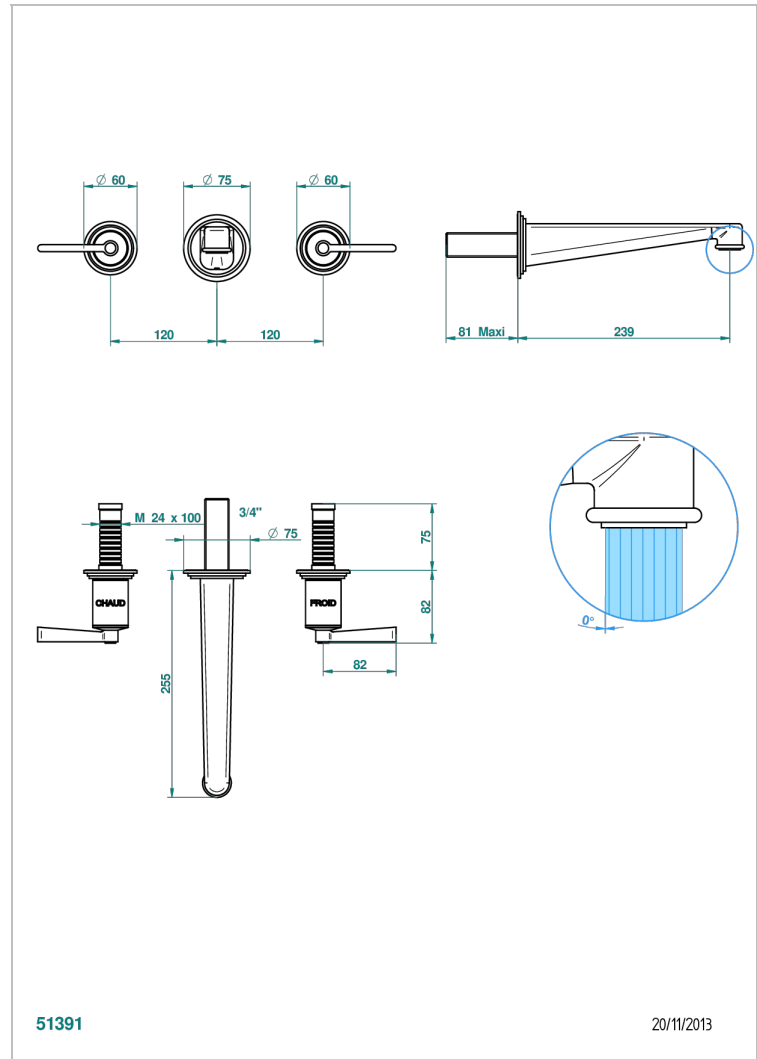

# FAUBOURG METAL WITH LEVER HANDLES

G2U-40SGBUS

Trim for wall mounted 3-hole lavatory set only

51391

20/11/2013

## CHARACTERISTIC

- Faubourg Metal with lever handles
- Trim for wall mounted 3-hole lavatory set only

## RELATED SKU'S

- Ref. G00-40AM/US Rough parts for wall set (one counter clockwise and one clockwise cartridges)