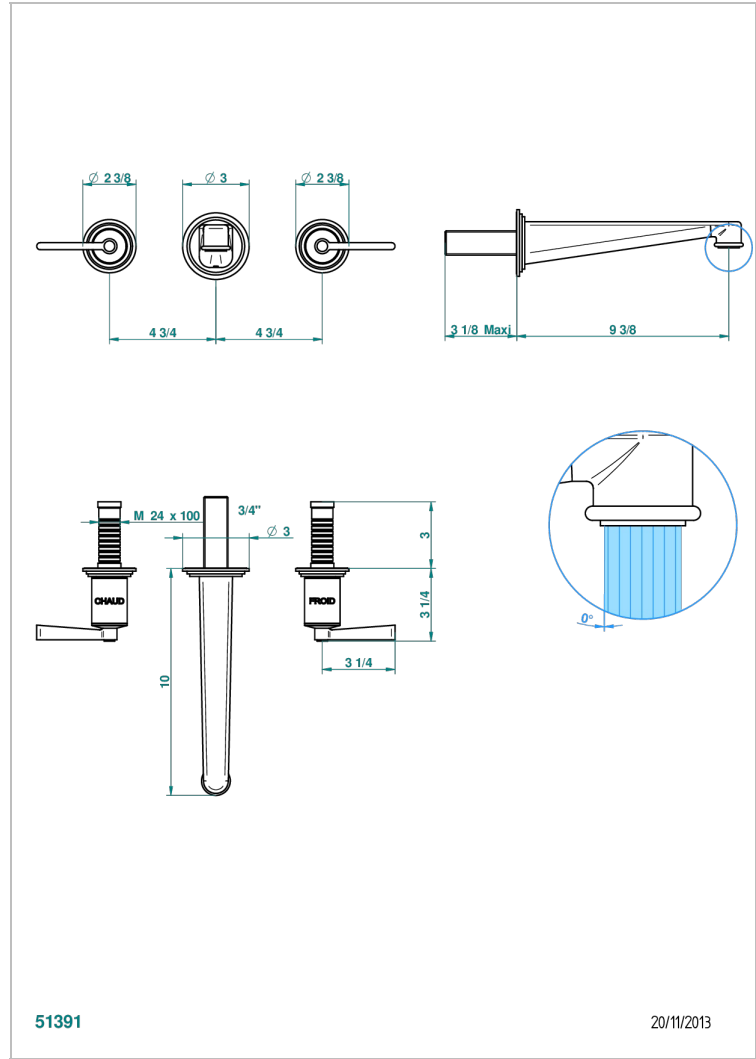

FAUBOURG METAL WITH LEVER HANDLES

G2U-40SGBUS

Trim for wall mounted 3-hole lavatory set only

51391

20/11/2013

CHARACTERISTIC

- Faubourg Metal with lever handles
- Trim for wall mounted 3-hole lavatory set only

TECHNICAL SPECS

- Recommandé : 3 bars (max. 5 bars) - Advised : 43,5 psi (max. 72 psi)
- 15 l/min à 3 bars (4 gpm at 43.5 psi)

RELATED SKU'S

- Ref. G00-40AM/US Rough parts for wall set (one counter clockwise and one clockwise cartridges)