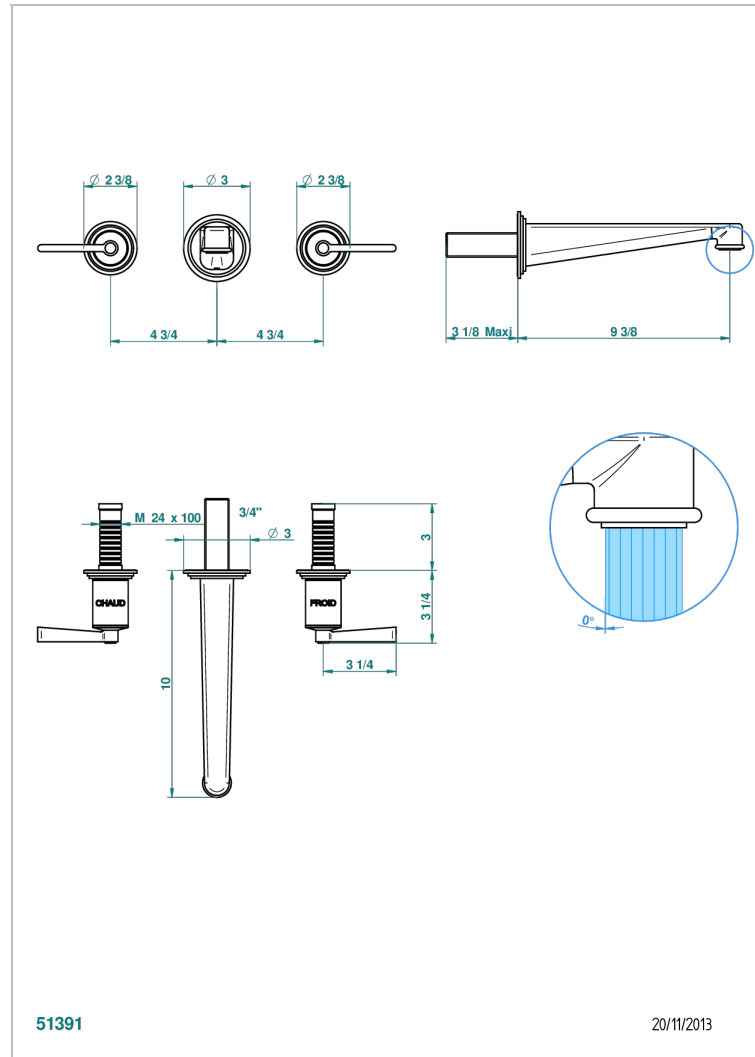

# FAUBOURG METAL WITH LEVER

G2U-40SGB

Trim only for wall mounted 3-hole basin mixer

51391

20/11/2013

## CHARACTERISTIC

- Faubourg Metal with lever
- Trim only for wall mounted 3-hole basin mixer

## RELATED SKU'S

- Ref. G00-40AC Rough parts for wall mounted 3 hole mixer, cross handle version
- Ref. G00-40AM Rough parts for wall mounted 3 hole mixer, lever handle version