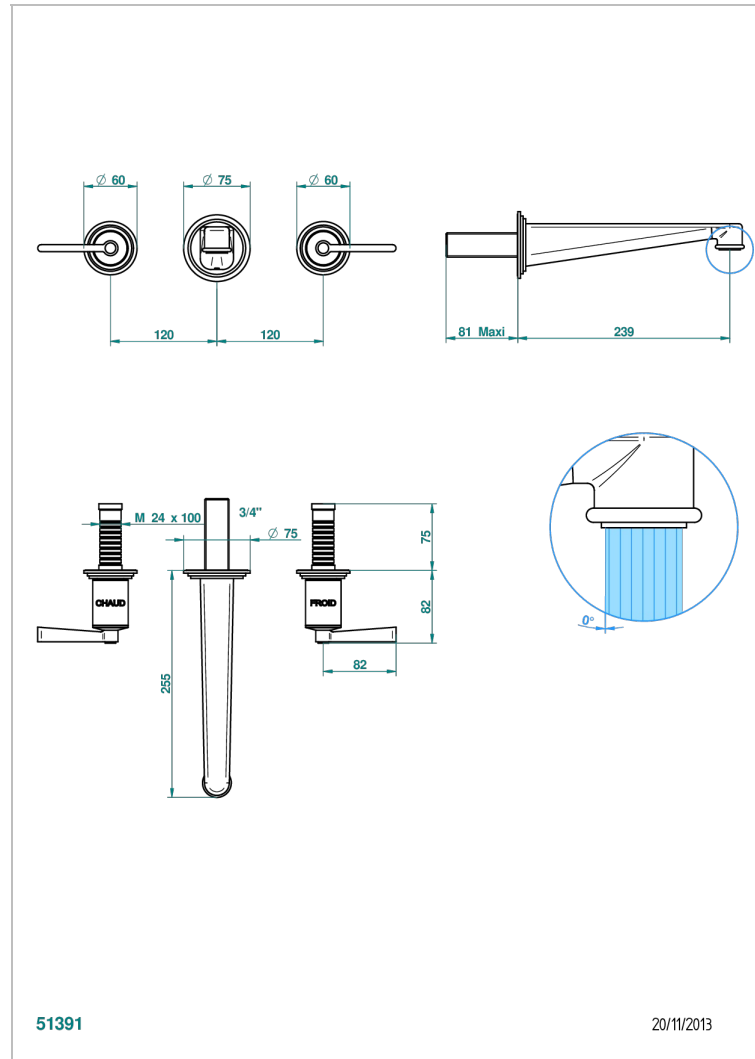

# FAUBOURG METAL CON MANETAS

G2U-40SGB

Trim only for wall mounted 3-hole basin mixer

THG<sup>®</sup>  
PARIS

## CARACTERÍSTICAS

- Faubourg metal con manetas
- Trim only for wall mounted 3-hole basin mixer

## PRODUCTOS RELACIONADOS

- Ref. G00-40AC Rough parts for wall mounted 3 hole mixer, cross handle version
- Ref. G00-40AM Rough parts for wall mounted 3 hole mixer, lever handle version