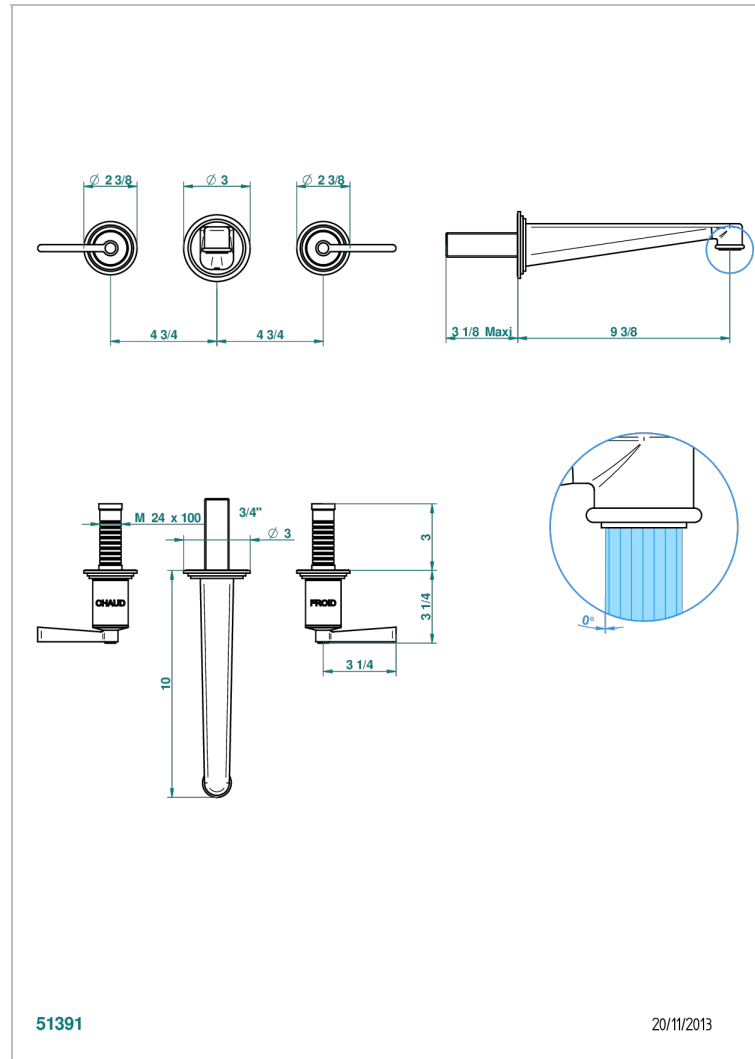

FAUBOURG METAL CON MANETAS

G2U-40SGB

Trim only for wall mounted 3-hole basin mixer

THG
PARIS

51391

20/11/2013

CARACTERÍSTICAS

- Faubourg metal con manetas
- Trim only for wall mounted 3-hole basin mixer

ESPECIFICACIONES TÉCNICAS

- Recommandé : 3 bars (max. 5 bars) - Advised : 43,5 psi (max. 72 psi)
- 15 l/min à 3 bars (4 gpm at 43.5 psi)

PRODUCTOS RELACIONADOS

- Ref. G00-40AC Rough parts for wall mounted 3 hole mixer, cross handle version
- Ref. G00-40AM Rough parts for wall mounted 3 hole mixer, lever handle version