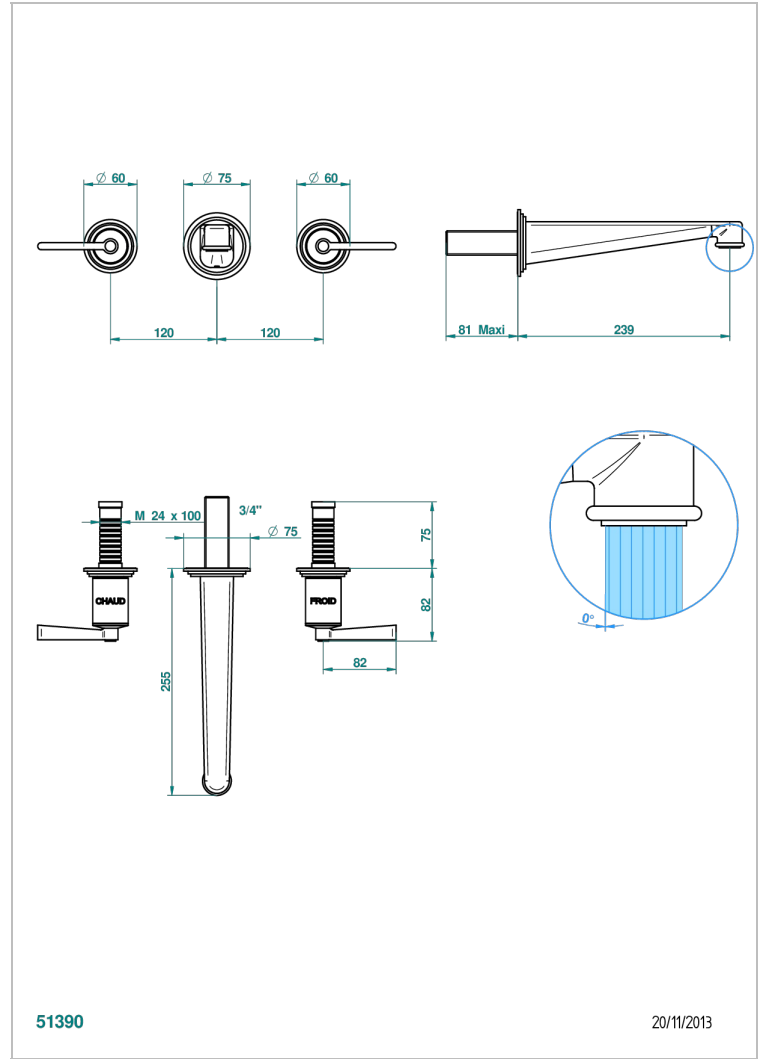

FAUBOURG METAL CON MANETAS

G2U-41SGB

Trim only for wall mounted 3-hole bath mixer

THG[®]
PARIS

51390

20/11/2013

CARACTERÍSTICAS

- Faubourg metal con manetas
- Trim only for wall mounted 3-hole bath mixer

ESPECIFICACIONES TÉCNICAS

- Recommandé : 3 bars (max. 5 bars) - Advised : 43,5 psi (max. 72 psi)
- Bec : 35 l/min à 3 bars
- Spout : 9.26 gpm at 43.5 psi

PRODUCTOS RELACIONADOS

- Ref. G00-40AC Rough parts for wall mounted 3 hole mixer, cross handle version
- Ref. G00-40AM Rough parts for wall mounted 3 hole mixer, lever handle version