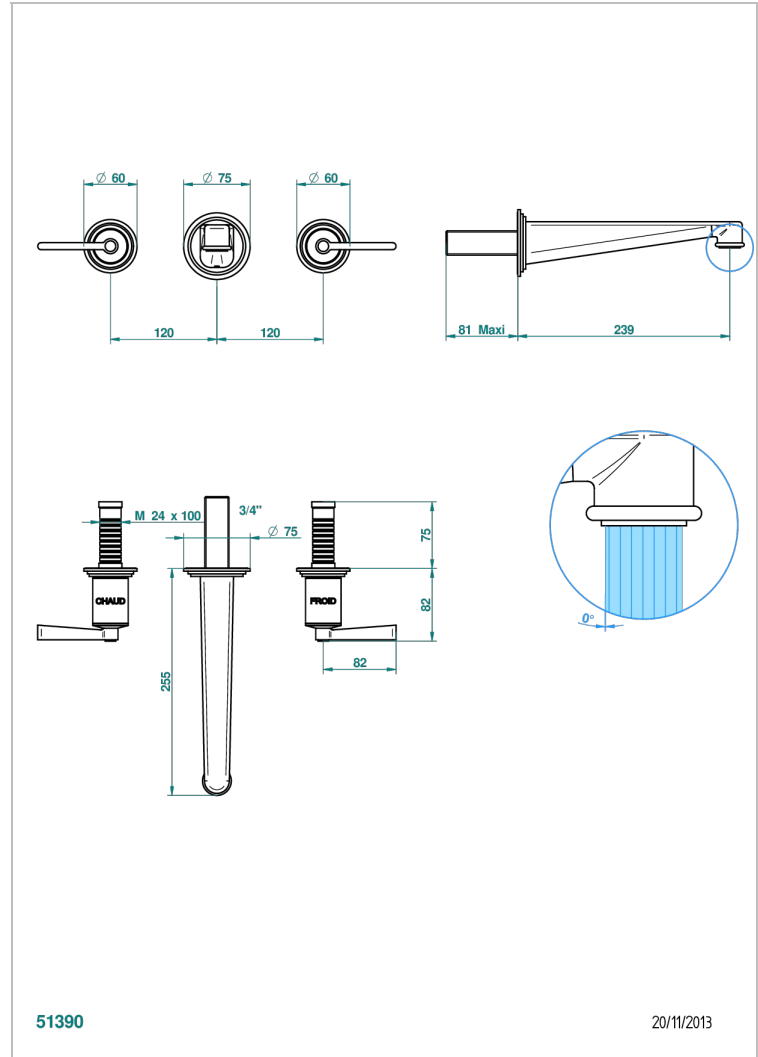

FAUBOURG METAL WITH LEVER

G2U-41SGB

Trim only for wall mounted 3-hole bath mixer

THG
PARIS

51390

20/11/2013

CHARACTERISTIC

- Faubourg Metal with lever
- Trim only for wall mounted 3-hole bath mixer

TECHNICAL SPECS

- Recommandé : 3 bars (max. 5 bars) - Advised : 43,5 psi (max. 72 psi)
- Bec : 35 l/min à 3 bars
- Spout : 9.26 gpm at 43.5 psi

RELATED SKU'S

- Ref. G00-40AC Rough parts for wall mounted 3 hole mixer, cross handle version
- Ref. G00-40AM Rough parts for wall mounted 3 hole mixer, lever handle version