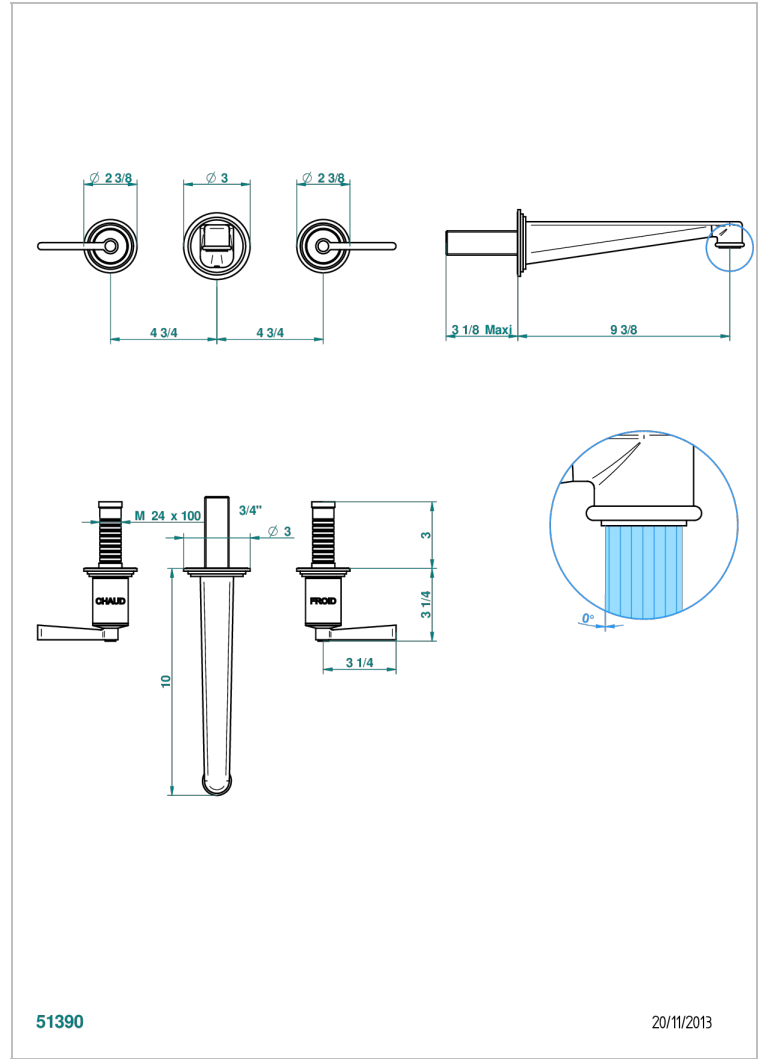

FAUBOURG METAL CON MANETAS

G2U-41SGB

Trim only for wall mounted 3-hole bath mixer

THG[®]
PARIS

CARACTERÍSTICAS

- Faubourg metal con manetas
- Trim only for wall mounted 3-hole bath mixer

ESPECIFICACIONES TÉCNICAS

- Recommandé : 3 bars (max. 5 bars) - Advised : 43,5 psi (max. 72 psi)
- Bec : 35 l/min à 3 bars
- Spout : 9.26 gpm at 43.5 psi

PRODUCTOS RELACIONADOS

- Ref. G00-40AC Rough parts for wall mounted 3 hole mixer, cross handle version
- Ref. G00-40AM Rough parts for wall mounted 3 hole mixer, lever handle version