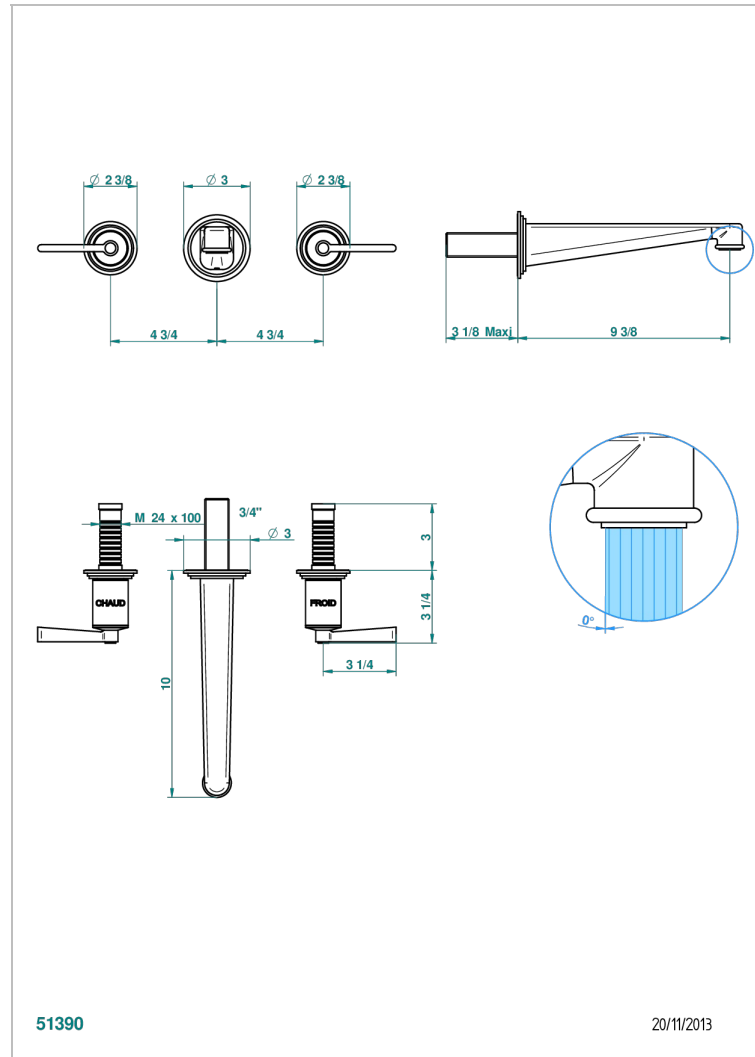

FAUBOURG METAL WITH LEVER

G2U-41SGB

Trim only for wall mounted 3-hole bath mixer

51390

20/11/2013

CHARACTERISTIC

- Faubourg Metal with lever
- Trim only for wall mounted 3-hole bath mixer

TECHNICAL SPECS

- Recommandé : 3 bars (max. 5 bars) - Advised : 43,5 psi (max. 72 psi)
- Bec : 35 l/min à 3 bars
- Spout : 9.26 gpm at 43.5 psi

RELATED SKU'S

- Ref. G00-40AC Rough parts for wall mounted 3 hole mixer, cross handle version
- Ref. G00-40AM Rough parts for wall mounted 3 hole mixer, lever handle version