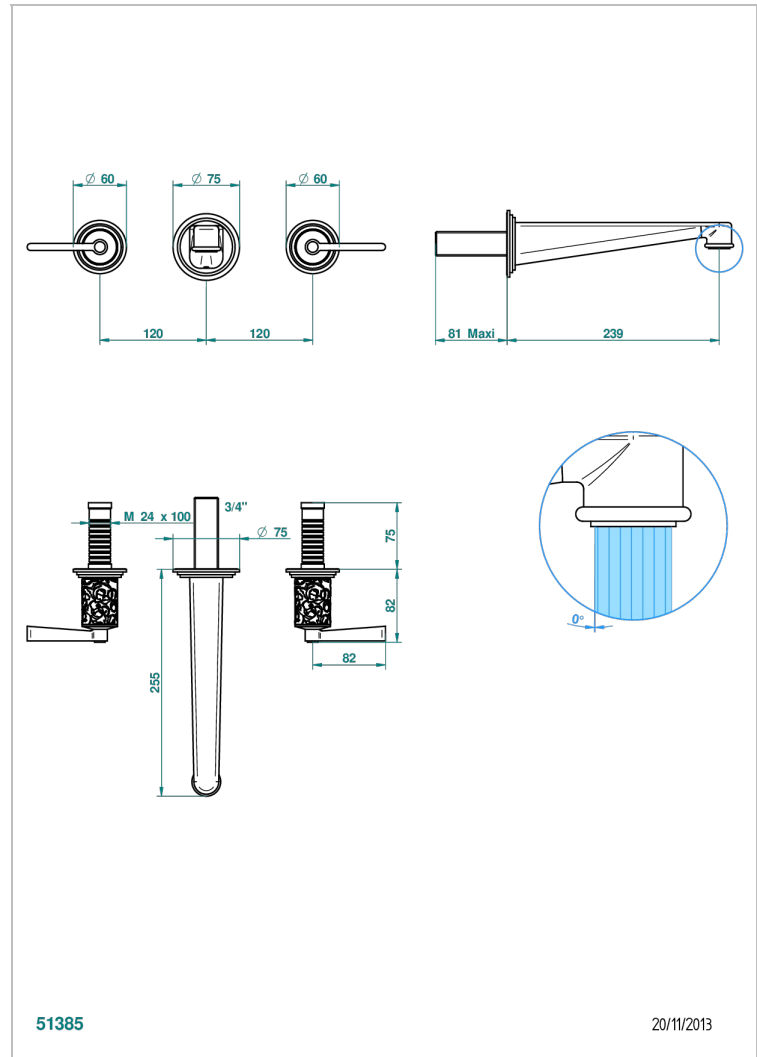

FRIVOLE WITH LEVER HANDLES

G2S-40SGBUS

Trim for wall mounted 3-hole lavatory set only

51385

20/11/2013

CHARACTERISTIC

- Frivole with lever handles
- Trim for wall mounted 3-hole lavatory set only

TECHNICAL SPECS

- Recommandé : 3 bars (max. 5 bars) - Advised : 43,5 psi (max. 72 psi)
- 15 l/min à 3 bars (4 gpm at 43.5 psi)

RELATED SKU'S

- Ref. G00-40AM/US Rough parts for wall set (one counter clockwise and one clockwise cartridges)