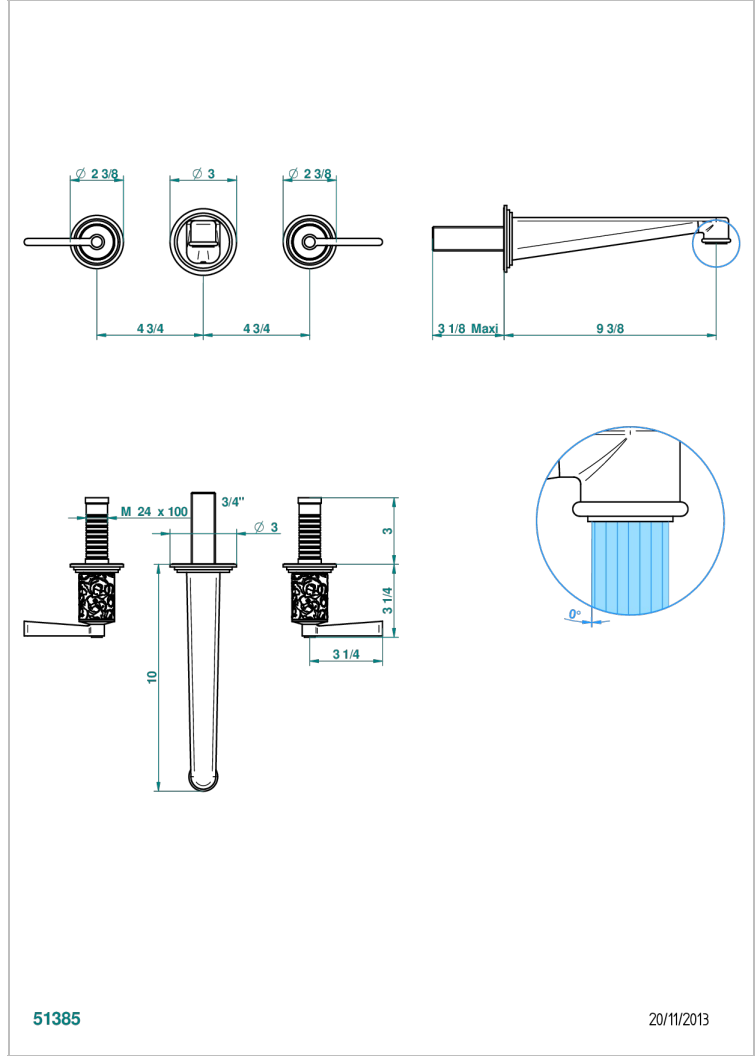

FRIVOLE WITH LEVER HANDLES

G2S-40SGBUS

Trim for wall mounted 3-hole lavatory set only

51385

20/11/2013

CHARACTERISTIC

- Frivole with lever handles
- Trim for wall mounted 3-hole lavatory set only

TECHNICAL SPECS

- Recommandé : 3 bars (max. 5 bars) - Advised : 43,5 psi (max. 72 psi)
- 15 l/min à 3 bars (4 gpm at 43.5 psi)

RELATED SKU'S

- Ref. G00-40AM/US Rough parts for wall set (one counter clockwise and one clockwise cartridges)