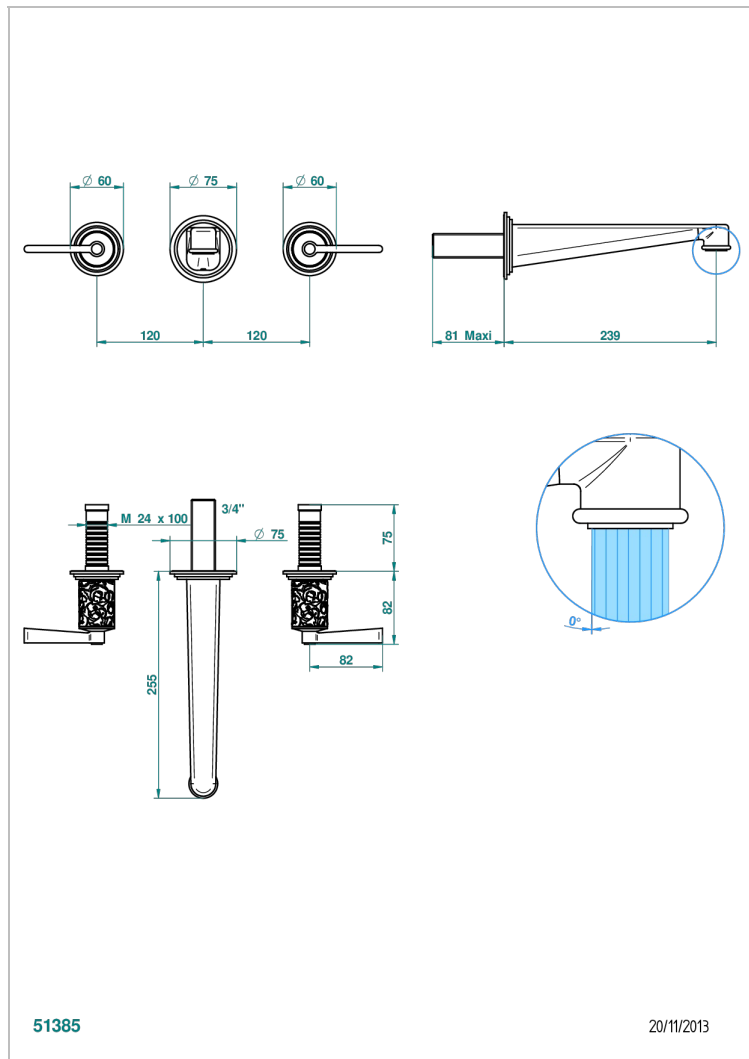

FRIVOLE WITH LEVER

G2S-40SGB

Trim only for wall mounted 3-hole basin mixer

THG[®]
PARIS

51385

20/11/2013

CHARACTERISTIC

- Frivole with lever
- Trim only for wall mounted 3-hole basin mixer

TECHNICAL SPECS

- Recommandé : 3 bars (max. 5 bars) - Advised : 43,5 psi (max. 72 psi)
- 15 l/min à 3 bars (4 gpm at 43.5 psi)

RELATED SKU'S

- Ref. G00-40AC Rough parts for wall mounted 3 hole mixer, cross handle version
- Ref. G00-40AM Rough parts for wall mounted 3 hole mixer, lever handle version