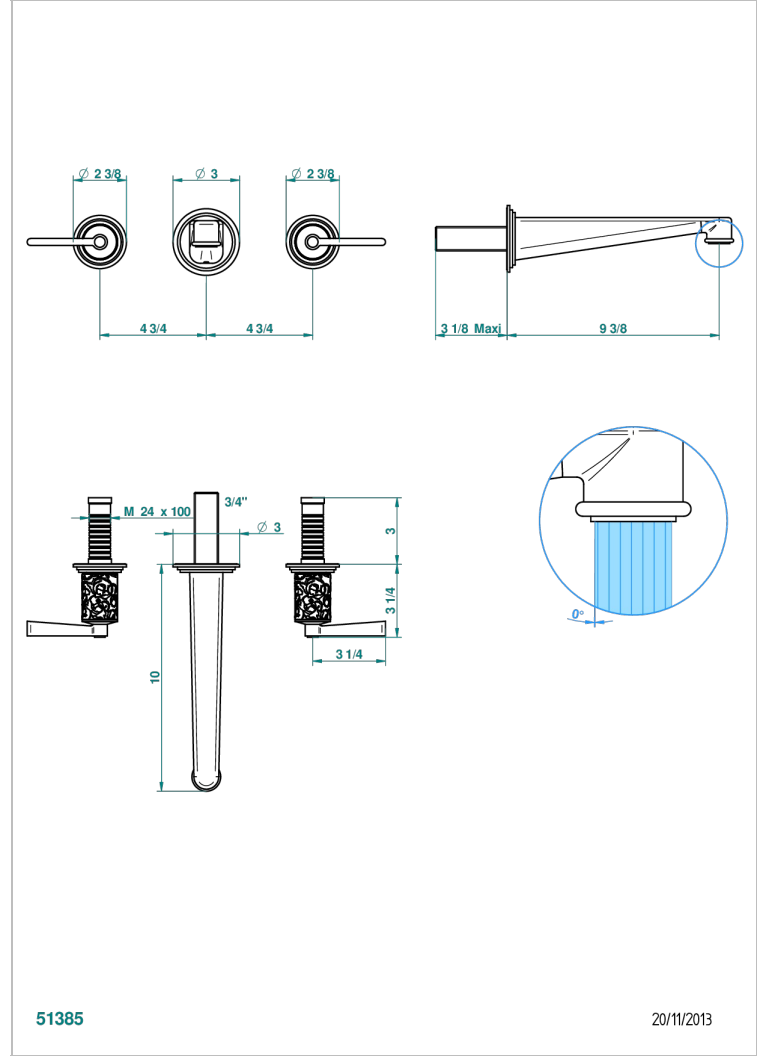

FRIVOLE WITH LEVER

G2S-40SGB

Trim only for wall mounted 3-hole basin mixer

51385

20/11/2013

CHARACTERISTIC

- Frivole with lever
- Trim only for wall mounted 3-hole basin mixer

TECHNICAL SPECS

- Recommandé : 3 bars (max. 5 bars) - Advised : 43,5 psi (max. 72 psi)
- 15 l/min à 3 bars (4 gpm at 43.5 psi)

RELATED SKU'S

- Ref. G00-40AC Rough parts for wall mounted 3 hole mixer, cross handle version
- Ref. G00-40AM Rough parts for wall mounted 3 hole mixer, lever handle version