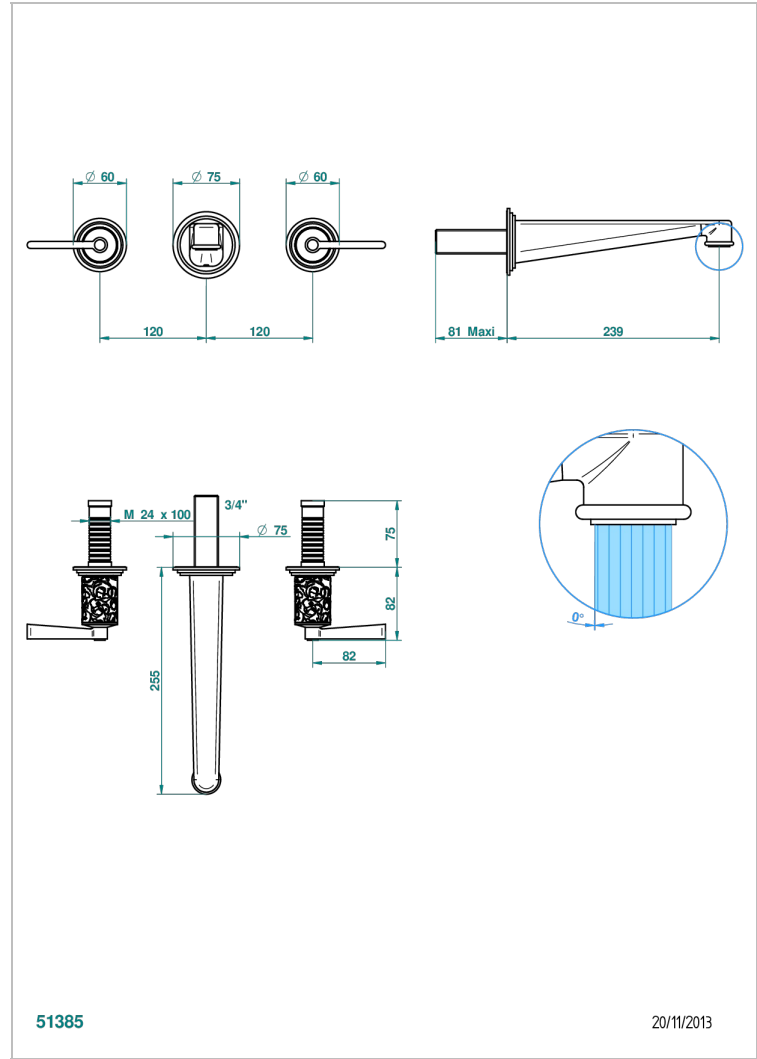

# FRIVOLE CON MANETAS

G2S-40SGB

Trim only for wall mounted 3-hole basin mixer

THG<sup>®</sup>  
PARIS

51385

20/11/2013

## CARACTERÍSTICAS

- Frivole con manetas
- Trim only for wall mounted 3-hole basin mixer

## PRODUCTOS RELACIONADOS

- Ref. G00-40AC Rough parts for wall mounted 3 hole mixer, cross handle version
- Ref. G00-40AM Rough parts for wall mounted 3 hole mixer, lever handle version