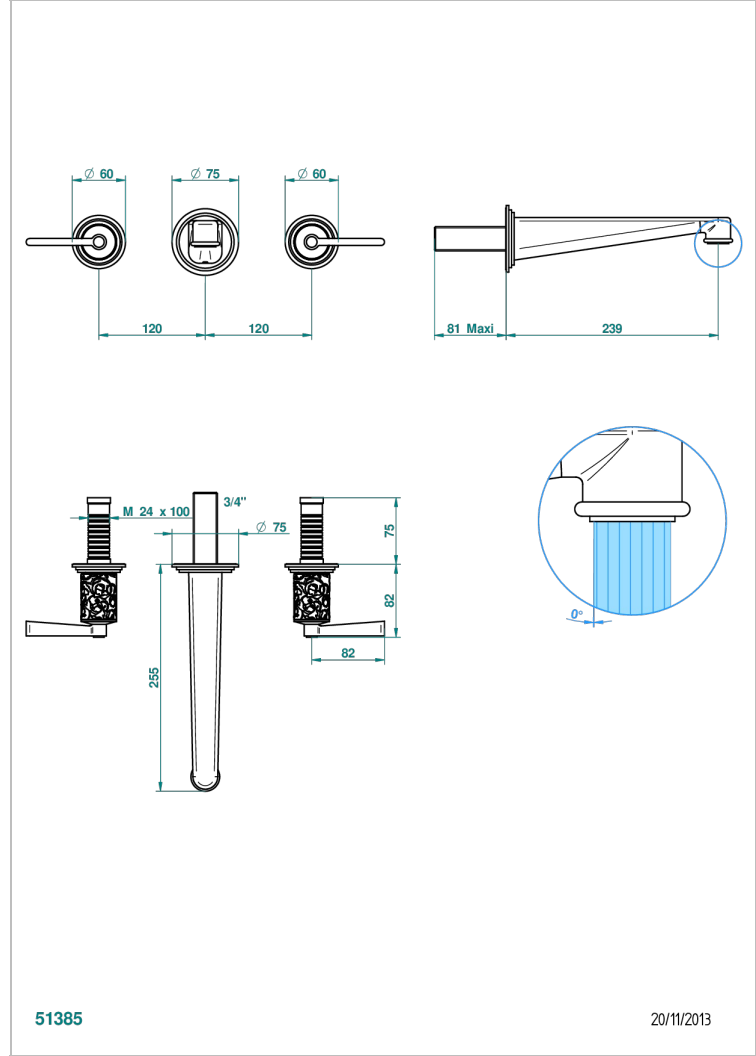

FRIVOLE WITH LEVER

G2S-40SGB

Trim only for wall mounted 3-hole basin mixer

THG[®]
PARIS

51385

20/11/2013

CHARACTERISTIC

- Frivole with lever
- Trim only for wall mounted 3-hole basin mixer

TECHNICAL SPECS

- Recommandé : 3 bars (max. 5 bars) - Advised : 43,5 psi (max. 72 psi)
- 15 l/min à 3 bars (4 gpm at 43.5 psi)

RELATED SKU'S

- Ref. G00-40AC Rough parts for wall mounted 3 hole mixer, cross handle version
- Ref. G00-40AM Rough parts for wall mounted 3 hole mixer, lever handle version

AVAILABLE FINITIONS

Antique nickel - H28
Black ceram - D30
Blush PVD - H62
Brass color PVD - H49
Brown bronze color PVD - F33
Gold color PVD - H52

Graphite PVD - H64
Matt Umber PVD - H67
Matt blush PVD - H60
Matt brass color PVD - H50
Matt brown bronze color PVD - F34
Matt chrome - C02