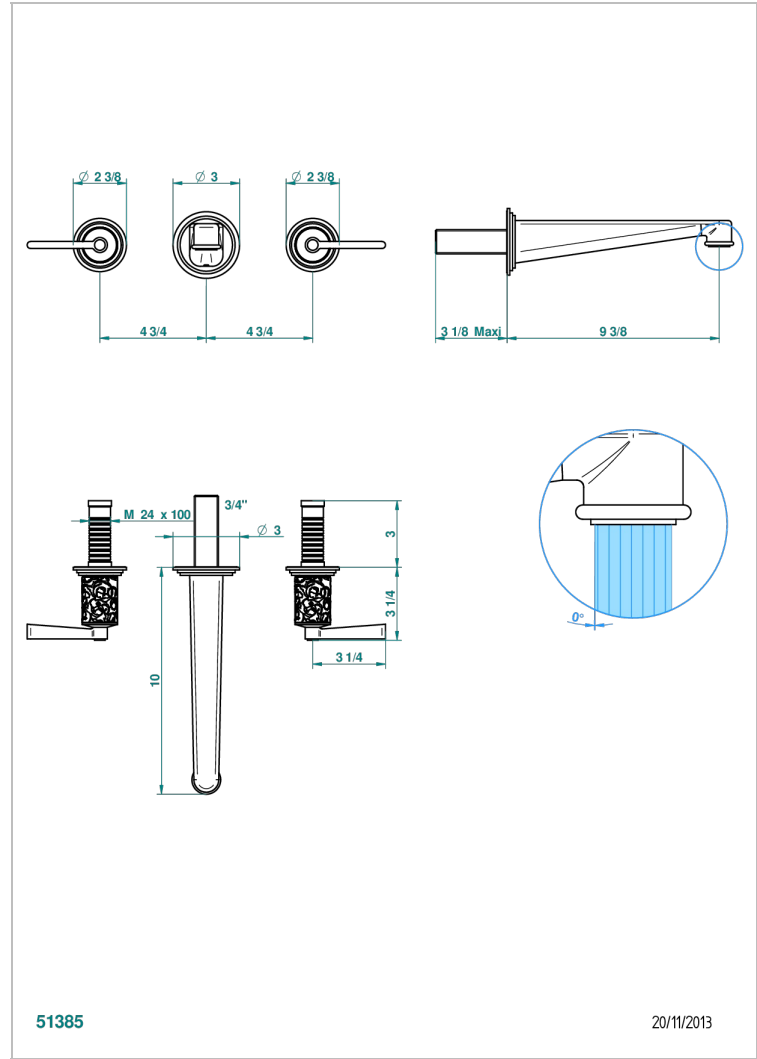

FRIVOLE CON MANETAS

G2S-40SGB

Trim only for wall mounted 3-hole basin mixer

THG[®]
PARIS

CARACTERÍSTICAS

- Frivole con manetas
- Trim only for wall mounted 3-hole basin mixer

ESPECIFICACIONES TÉCNICAS

- Recommandé : 3 bars (max. 5 bars) - Advised : 43,5 psi (max. 72 psi)
- 15 l/min à 3 bars (4 gpm at 43.5 psi)

PRODUCTOS RELACIONADOS

- Ref. G00-40AC Rough parts for wall mounted 3 hole mixer, cross handle version
- Ref. G00-40AM Rough parts for wall mounted 3 hole mixer, lever handle version

ACABADOS DISPONIBLES