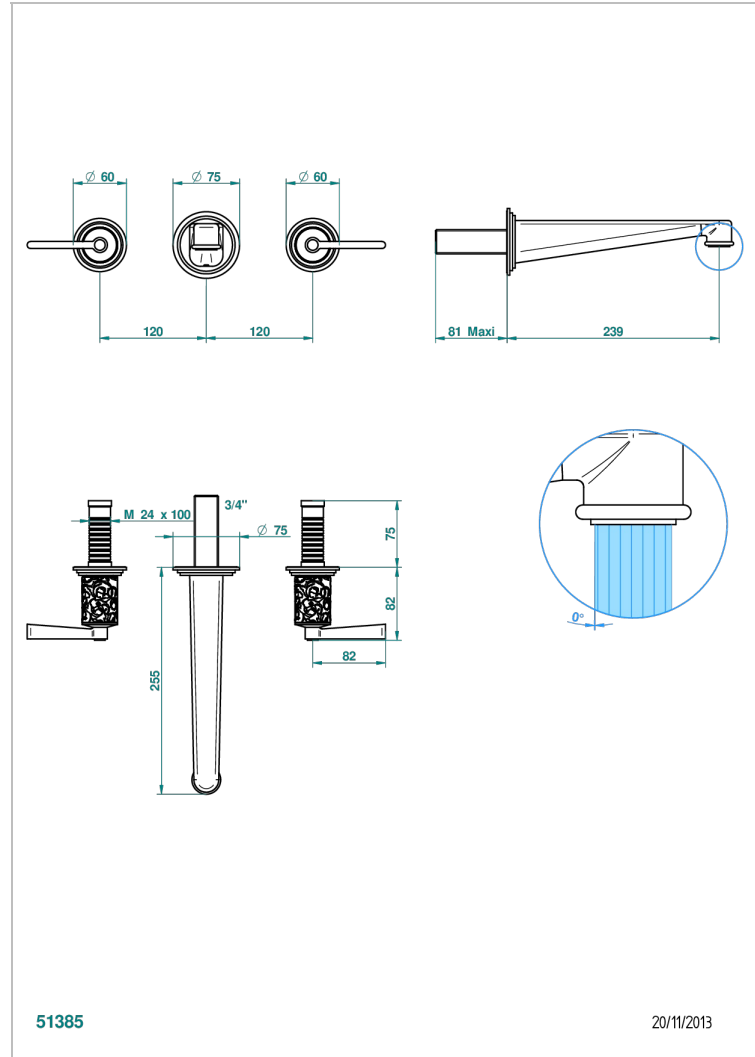

FRIVOLE WITH LEVER

G2S-40SGB

Trim only for wall mounted 3-hole basin mixer

THG[®]
PARIS

CHARACTERISTIC

- Frivole with lever
- Trim only for wall mounted 3-hole basin mixer

TECHNICAL SPECS

- Recommandé : 3 bars (max. 5 bars) - Advised : 43,5 psi (max. 72 psi)
- 15 l/min à 3 bars (4 gpm at 43.5 psi)

RELATED SKU'S

- Ref. G00-40AC Rough parts for wall mounted 3 hole mixer, cross handle version
- Ref. G00-40AM Rough parts for wall mounted 3 hole mixer, lever handle version

AVAILABLE FINITIONS

Antique nickel - H28
Black ceram - D30
Blush PVD - H62
Brass color PVD - H49
Brown bronze color PVD - F33
Gold color PVD - H52