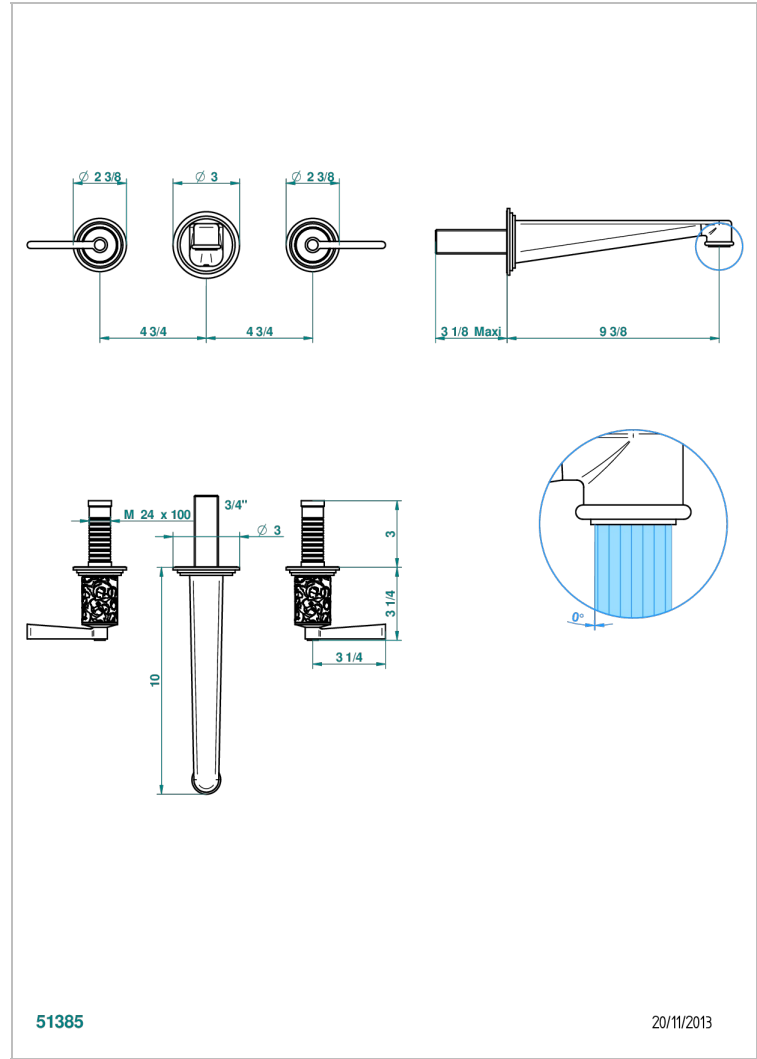

# FRIVOLE WITH LEVER

G2S-40SGB

Trim only for wall mounted 3-hole basin mixer

51385

20/11/2013

## CHARACTERISTIC

- Frivole with lever
- Trim only for wall mounted 3-hole basin mixer

## RELATED SKU'S

- Ref. G00-40AC Rough parts for wall mounted 3 hole mixer, cross handle version
- Ref. G00-40AM Rough parts for wall mounted 3 hole mixer, lever handle version