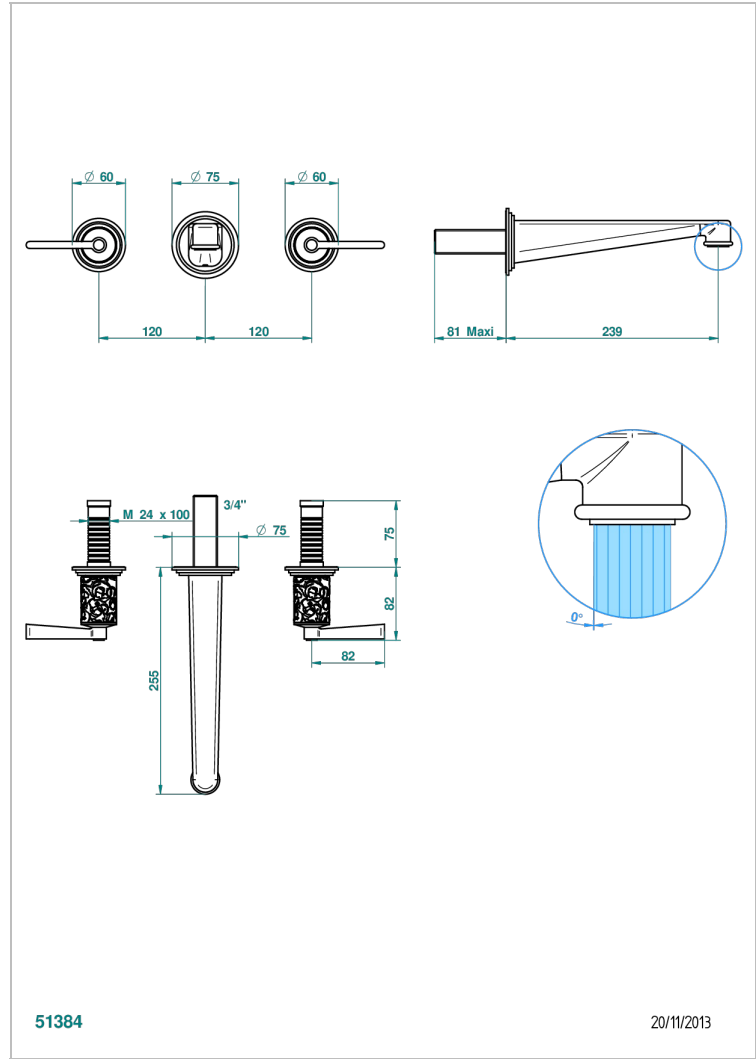

# FRIVOLE WITH LEVER

G2S-41SGB

Trim only for wall mounted 3-hole bath mixer

## CHARACTERISTIC

- Frivole with lever
- Trim only for wall mounted 3-hole bath mixer

## TECHNICAL SPECS

- Recommandé : 3 bars (max. 5 bars) - Advised : 43,5 psi (max. 72 psi)
- Bec : 35 l/min à 3 bars
- Spout : 9.26 gpm at 43.5 psi

## RELATED SKU'S

- Ref. G00-40AC Rough parts for wall mounted 3 hole mixer, cross handle version
- Ref. G00-40AM Rough parts for wall mounted 3 hole mixer, lever handle version