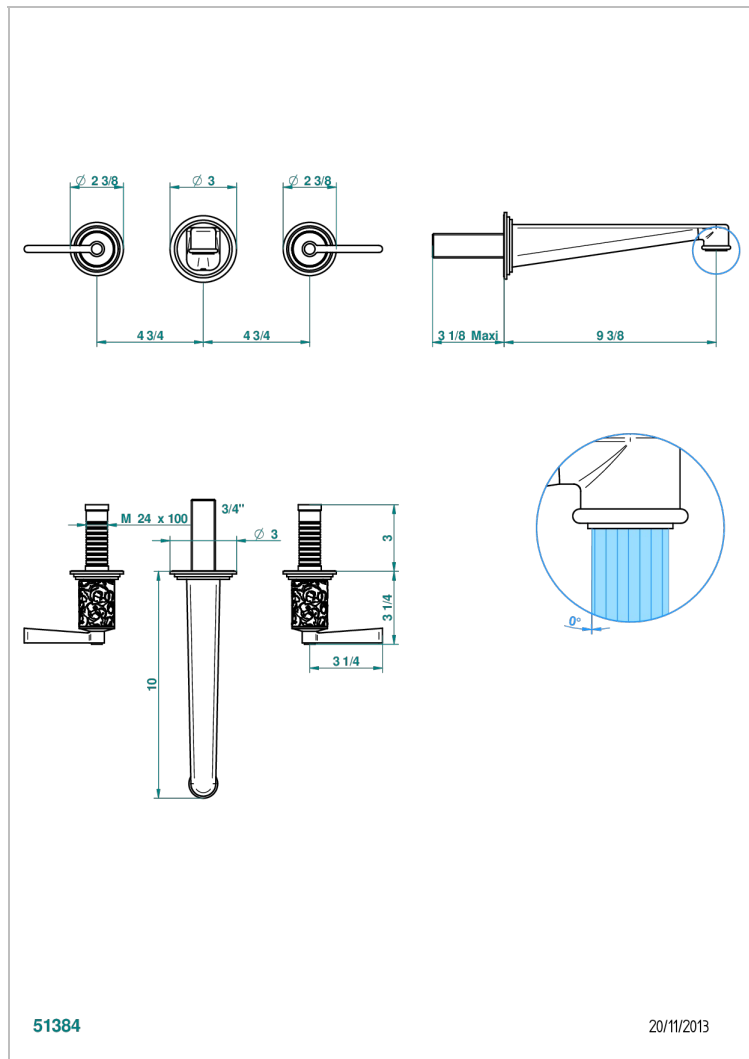

# FRIVOLE WITH LEVER

G2S-41SGB

Trim only for wall mounted 3-hole bath mixer

THG<sup>®</sup>  
PARIS

## CHARACTERISTIC

- Frivole with lever
- Trim only for wall mounted 3-hole bath mixer

## TECHNICAL SPECS

- Recommandé : 3 bars (max. 5 bars) - Advised : 43,5 psi (max. 72 psi)
- Bec : 35 l/min à 3 bars
- Spout : 9.26 gpm at 43.5 psi

## RELATED SKU'S

- Ref. G00-40AC Rough parts for wall mounted 3 hole mixer, cross handle version
- Ref. G00-40AM Rough parts for wall mounted 3 hole mixer, lever handle version