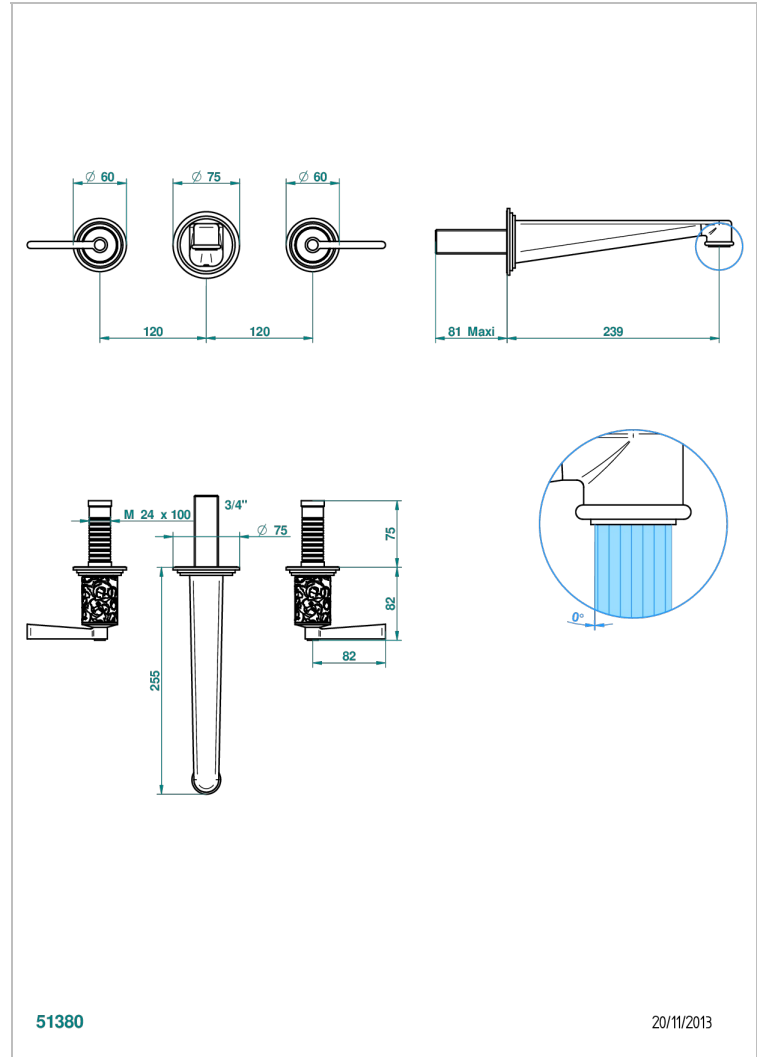

# FROUFROU WITH LEVER HANDLES

G2P-40SGBUS

Trim for wall mounted 3-hole lavatory set only

51380

20/11/2013

## CHARACTERISTIC

- Froufrou with lever handles
- Trim for wall mounted 3-hole lavatory set only

## RELATED SKU'S

- Ref. G00-40AM/US Rough parts for wall set (one counter clockwise and one clockwise cartridges)