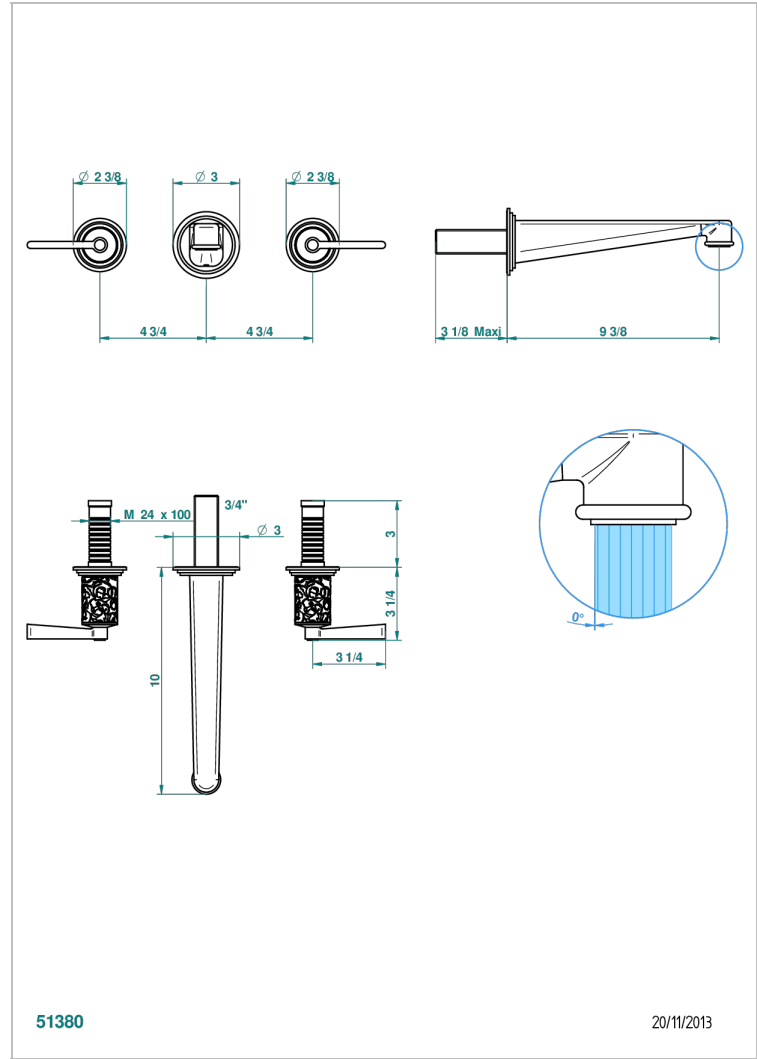

# FROUFROU WITH LEVER HANDLES

G2P-40SGBUS

Trim for wall mounted 3-hole lavatory set only

51380

20/11/2013

## CHARACTERISTIC

- Froufrou with lever handles
- Trim for wall mounted 3-hole lavatory set only

## RELATED SKU'S

- Ref. G00-40AM/US Rough parts for wall set (one counter clockwise and one clockwise cartridges)