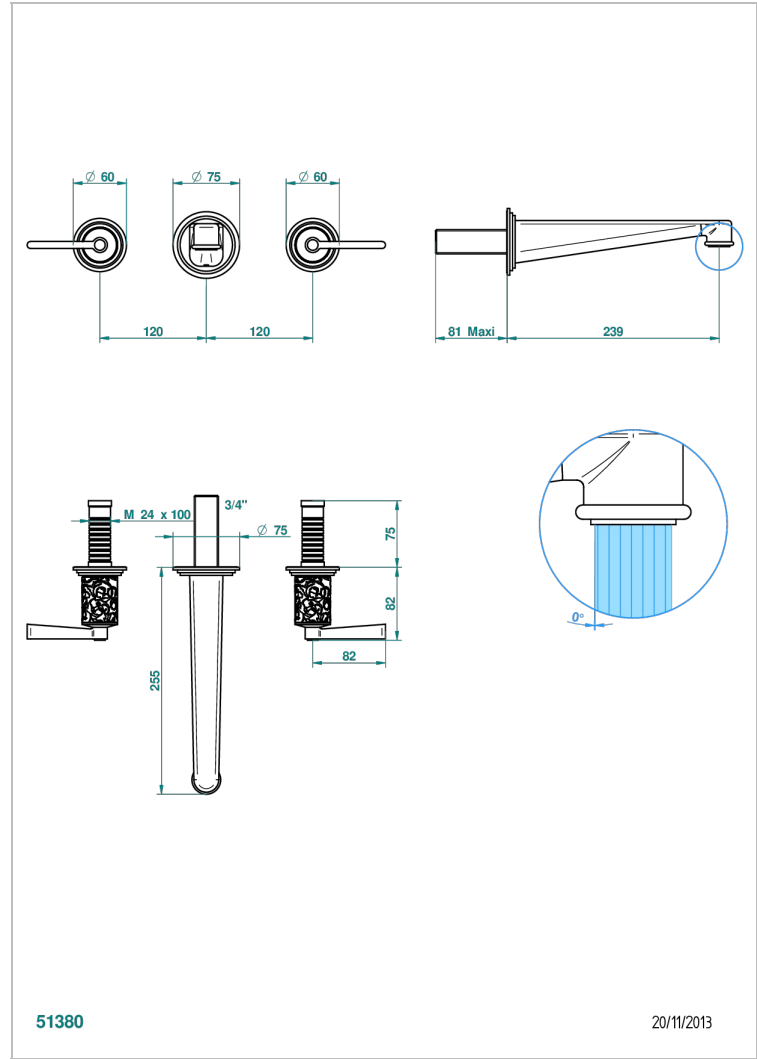

FROUFROU WITH LEVER

G2P-40SGB

Trim only for wall mounted 3-hole basin mixer

THG[®]
PARIS

CHARACTERISTIC

- Froufrou with lever
- Trim only for wall mounted 3-hole basin mixer

TECHNICAL SPECS

- Recommandé : 3 bars (max. 5 bars) - Advised : 43,5 psi (max. 72 psi)
- 15 l/min à 3 bars (4 gpm at 43.5 psi)

RELATED SKU'S

- Ref. G00-40AC Rough parts for wall mounted 3 hole mixer, cross handle version
- Ref. G00-40AM Rough parts for wall mounted 3 hole mixer, lever handle version

AVAILABLE FINITIONS

Antique nickel - H28
Black ceram - D30
Blush PVD - H62
Brass color PVD - H49
Brown bronze color PVD - F33
Gold color PVD - H52