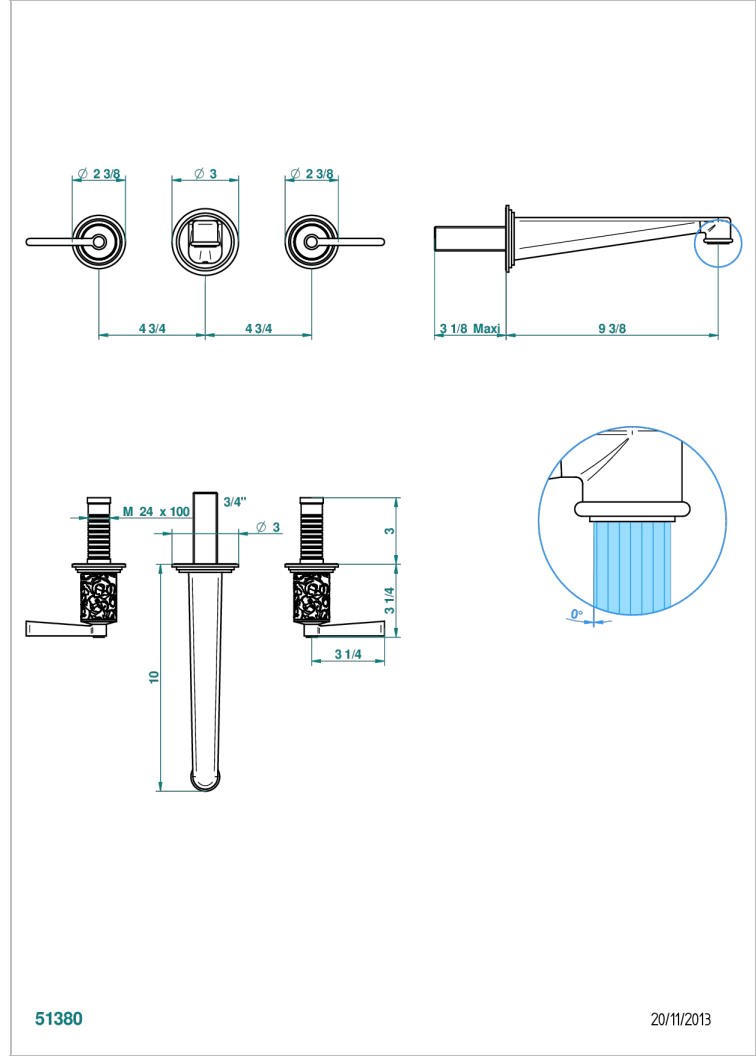

FROUFROU WITH LEVER

G2P-40SGB

Trim only for wall mounted 3-hole basin mixer

51380

20/11/2013

CHARACTERISTIC

- Froufrou with lever
- Trim only for wall mounted 3-hole basin mixer

TECHNICAL SPECS

- Recommandé : 3 bars (max. 5 bars) - Advised : 43,5 psi (max. 72 psi)
- 15 l/min à 3 bars (4 gpm at 43.5 psi)

RELATED SKU'S

- Ref. G00-40AC Rough parts for wall mounted 3 hole mixer, cross handle version
- Ref. G00-40AM Rough parts for wall mounted 3 hole mixer, lever handle version