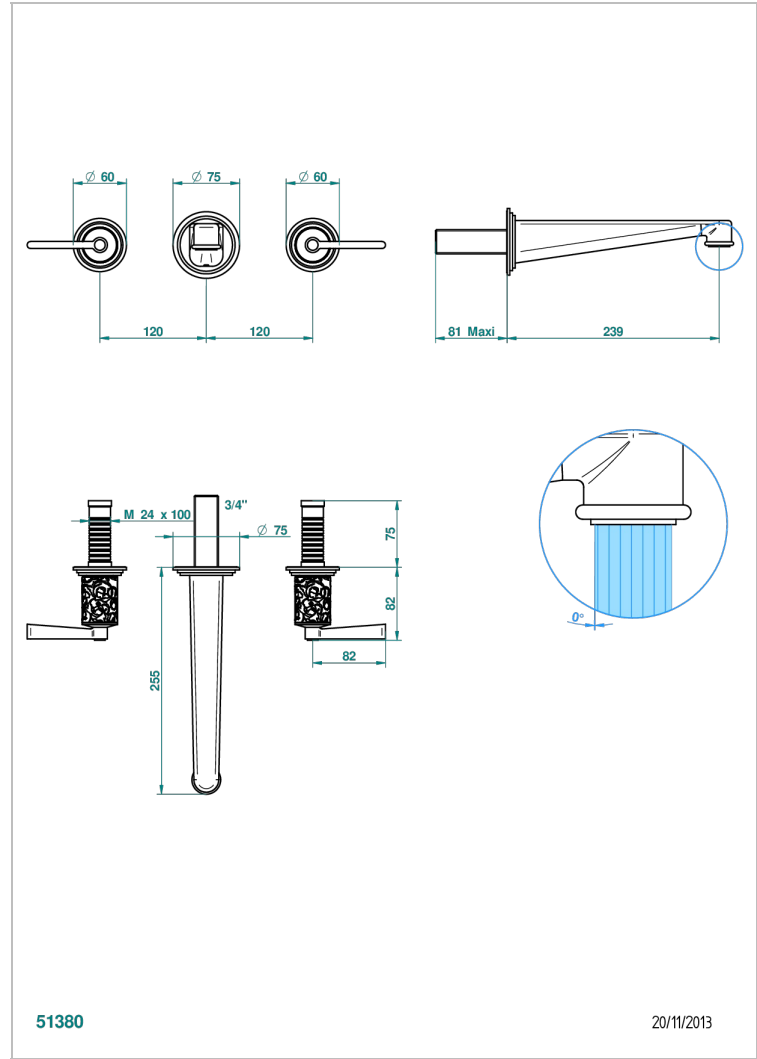

FROUFROU CON MANETAS

G2P-40SGB

Trim only for wall mounted 3-hole basin mixer

THG[®]
PARIS

CARACTERÍSTICAS

- Froufrou con manetas
- Trim only for wall mounted 3-hole basin mixer

ESPECIFICACIONES TÉCNICAS

- Recommandé : 3 bars (max. 5 bars) - Advised : 43,5 psi (max. 72 psi)
- 15 l/min à 3 bars (4 gpm at 43.5 psi)

PRODUCTOS RELACIONADOS

- Ref. G00-40AC Rough parts for wall mounted 3 hole mixer, cross handle version
- Ref. G00-40AM Rough parts for wall mounted 3 hole mixer, lever handle version

ACABADOS DISPONIBLES