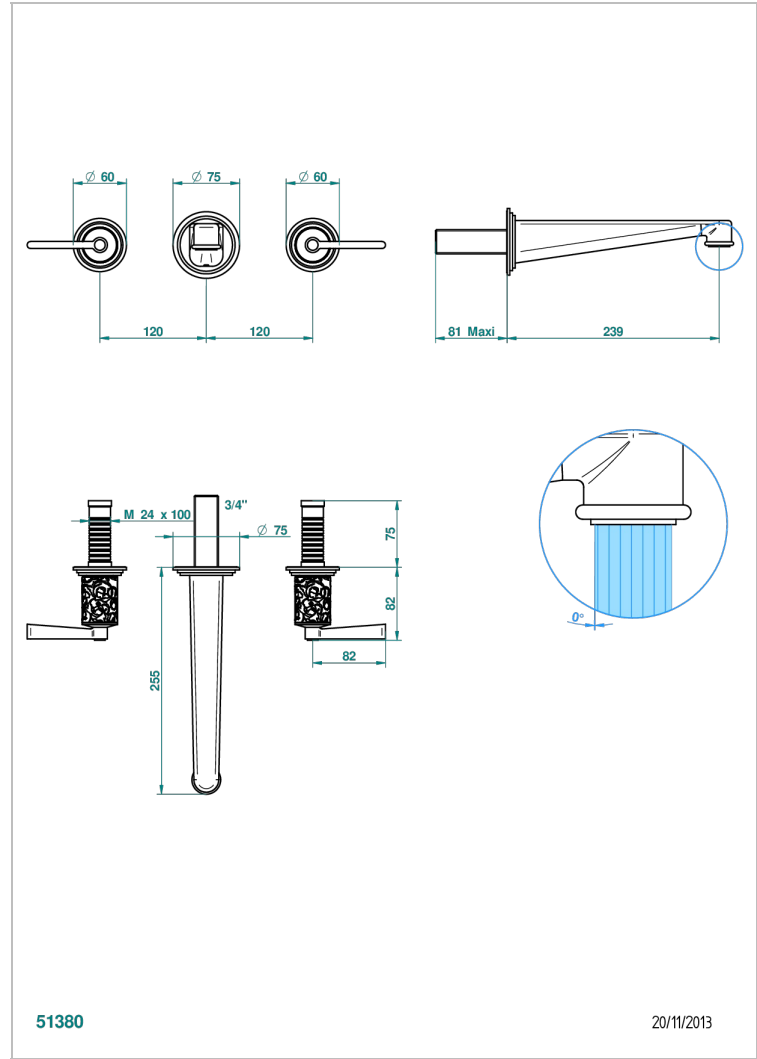

FROUFROU WITH LEVER

G2P-40SGB

Trim only for wall mounted 3-hole basin mixer

51380

20/11/2013

CHARACTERISTIC

- Froufrou with lever
- Trim only for wall mounted 3-hole basin mixer

TECHNICAL SPECS

- Recommandé : 3 bars (max. 5 bars) - Advised : 43,5 psi (max. 72 psi)
- 15 l/min à 3 bars (4 gpm at 43.5 psi)

RELATED SKU'S

- Ref. G00-40AC Rough parts for wall mounted 3 hole mixer, cross handle version
- Ref. G00-40AM Rough parts for wall mounted 3 hole mixer, lever handle version