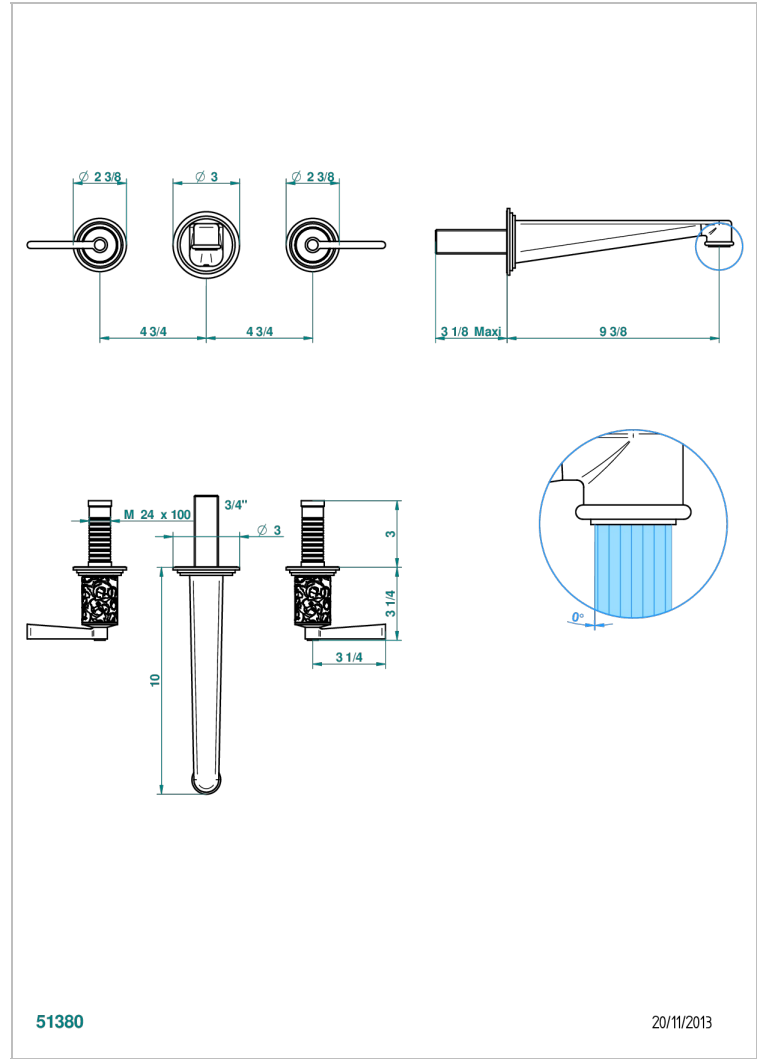

FROUFROU WITH LEVER

G2P-40SGB

Trim only for wall mounted 3-hole basin mixer

THG[®]
PARIS

CHARACTERISTIC

- Froufrou with lever
- Trim only for wall mounted 3-hole basin mixer

TECHNICAL SPECS

- Recommandé : 3 bars (max. 5 bars) - Advised : 43,5 psi (max. 72 psi)
- 15 l/min à 3 bars (4 gpm at 43.5 psi)

RELATED SKU'S

- Ref. G00-40AC Rough parts for wall mounted 3 hole mixer, cross handle version
- Ref. G00-40AM Rough parts for wall mounted 3 hole mixer, lever handle version

AVAILABLE FINITIONS

Antique nickel - H28
Black ceram - D30
Blush PVD - H62
Brass color PVD - H49
Brown bronze color PVD - F33
Gold color PVD - H52