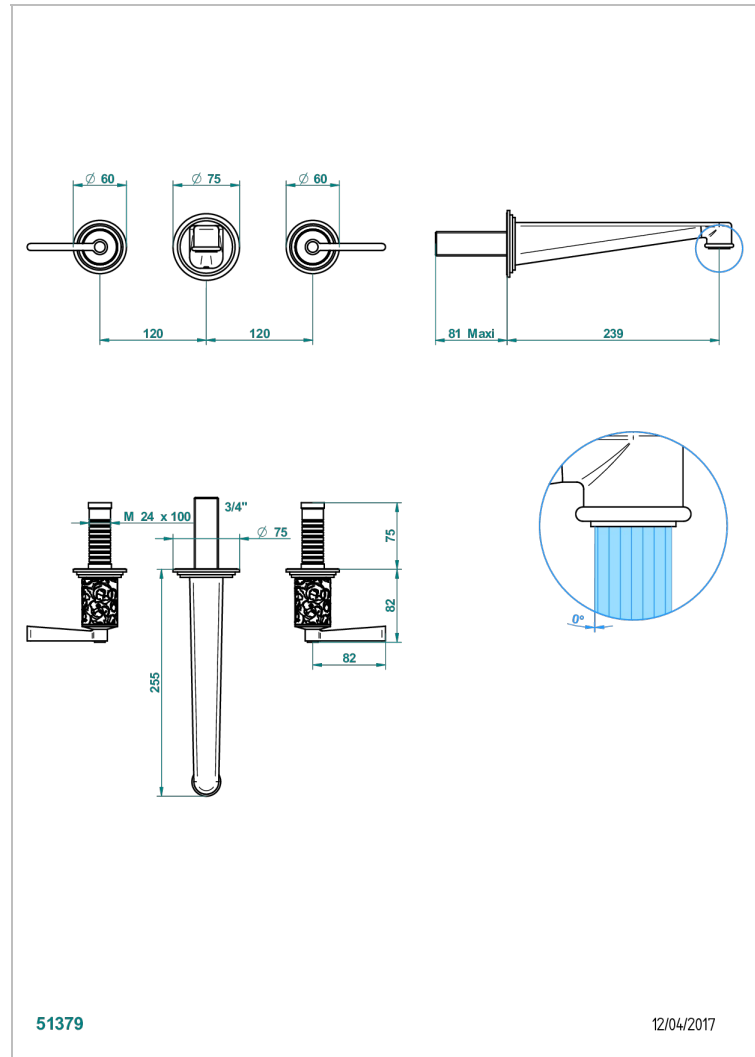

FROUFROU WITH LEVER HANDLES

G2P-41SGB

Trim for wall mounted 3-hole bath set only

51379

12/04/2017

CHARACTERISTIC

- Froufrou with lever handles
- Trim for wall mounted 3-hole bath set only

TECHNICAL SPECS

- Recommandé : 3 bars (max. 5 bars) - Advised : 43,5 psi (max. 72 psi)
- Bec : 35 l/min à 3 bars
- Spout : 9.26 gpm at 43.5 psi

RELATED SKU'S

- Ref. G00-40AM/US Rough parts for wall set (one counter clockwise and one clockwise cartridges)