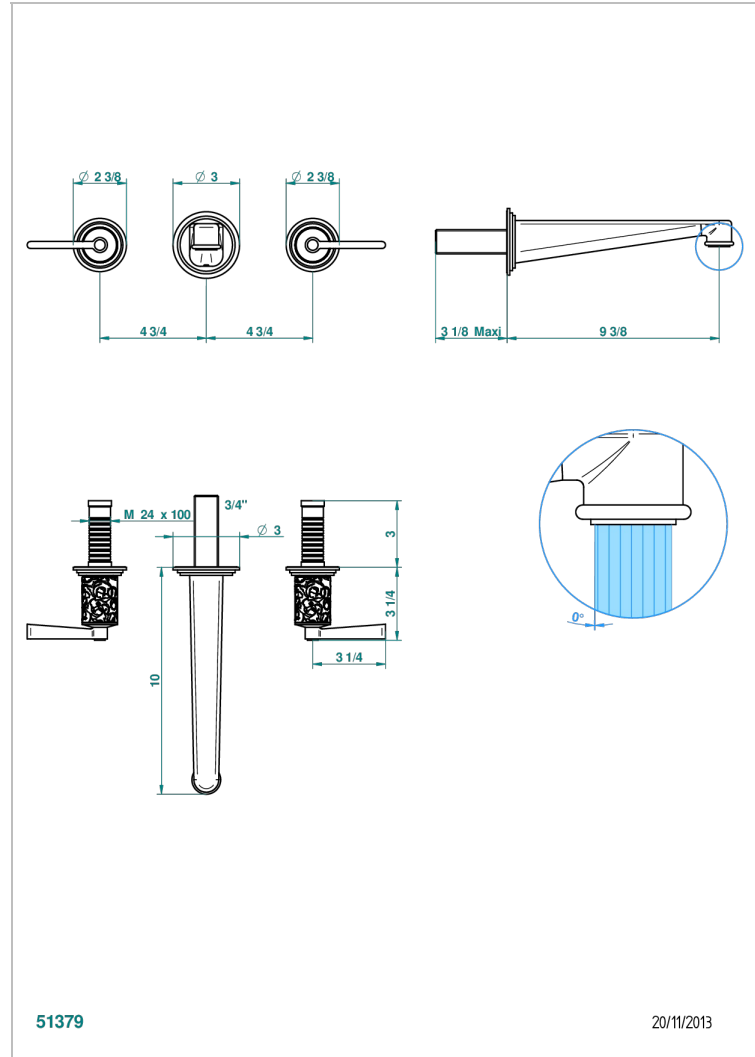

# FROUFROU WITH LEVER HANDLES

G2P-41SGB

Trim for wall mounted 3-hole bath set only

## CHARACTERISTIC

- Froufrou with lever handles
- Trim for wall mounted 3-hole bath set only

## TECHNICAL SPECS

- Recommandé : 3 bars (max. 5 bars) - Advised : 43,5 psi (max. 72 psi)
- Bec : 35 l/min à 3 bars
- Spout : 9.26 gpm at 43.5 psi

## RELATED SKU'S

- Ref. G00-40AM/US Rough parts for wall set (one counter clockwise and one clockwise cartridges)