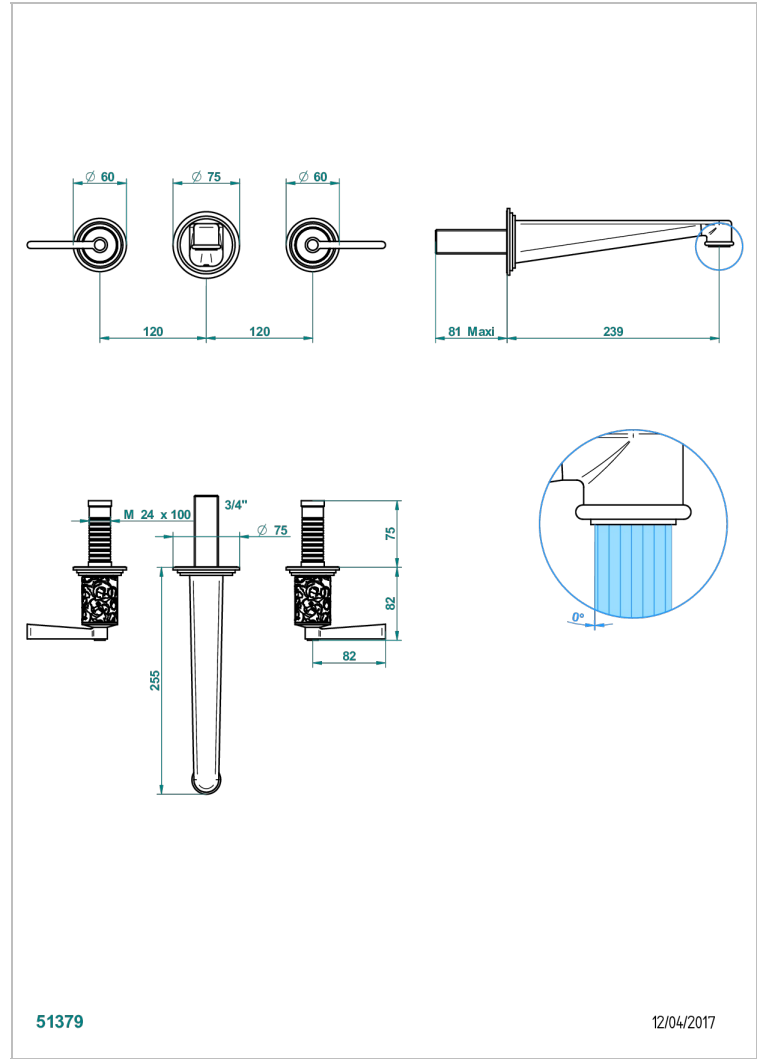

FROUFROU WITH LEVER

G2P-41SGB

Trim only for wall mounted 3-hole bath mixer

51379

12/04/2017

CHARACTERISTIC

- Froufrou with lever
- Trim only for wall mounted 3-hole bath mixer

TECHNICAL SPECS

- Recommandé : 3 bars (max. 5 bars) - Advised : 43,5 psi (max. 72 psi)
- Bec : 35 l/min à 3 bars
- Spout : 9.26 gpm at 43.5 psi

RELATED SKU'S

- Ref. G00-40AC Rough parts for wall mounted 3 hole mixer, cross handle version
- Ref. G00-40AM Rough parts for wall mounted 3 hole mixer, lever handle version