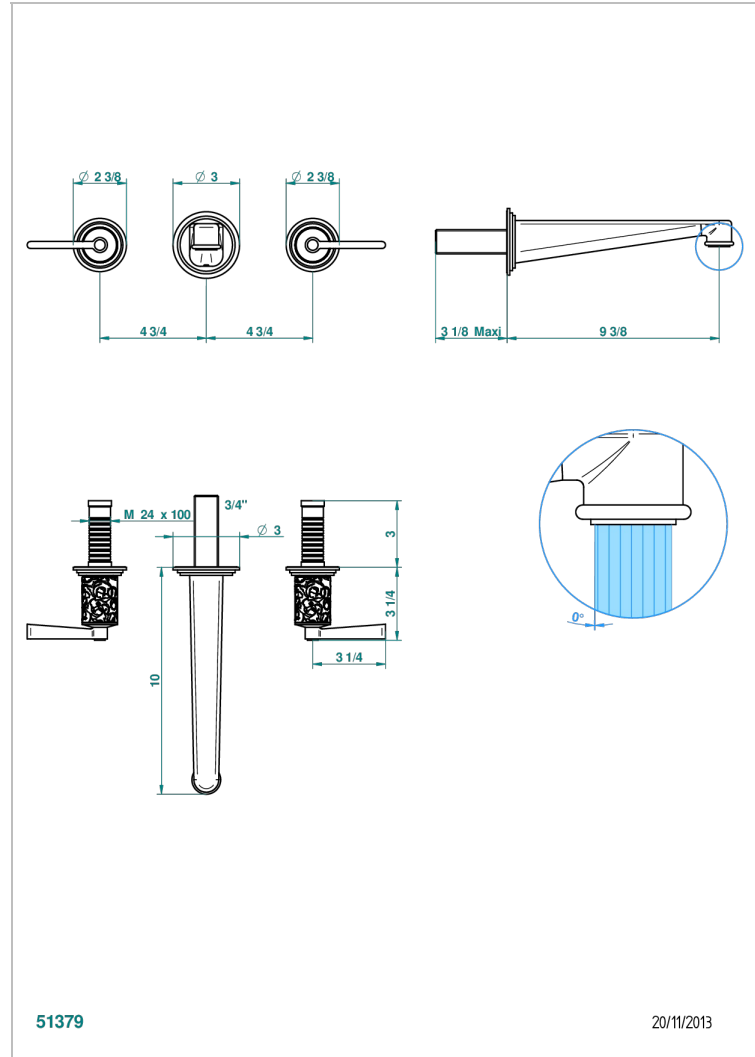

# FROUFROU WITH LEVER

G2P-41SGB

Trim only for wall mounted 3-hole bath mixer

51379

20/11/2013

## CHARACTERISTIC

- Froufrou with lever
- Trim only for wall mounted 3-hole bath mixer

## TECHNICAL SPECS

- Recommandé : 3 bars (max. 5 bars) - Advised : 43,5 psi (max. 72 psi)
- Bec : 35 l/min à 3 bars
- Spout : 9.26 gpm at 43.5 psi

## RELATED SKU'S

- Ref. G00-40AC Rough parts for wall mounted 3 hole mixer, cross handle version
- Ref. G00-40AM Rough parts for wall mounted 3 hole mixer, lever handle version