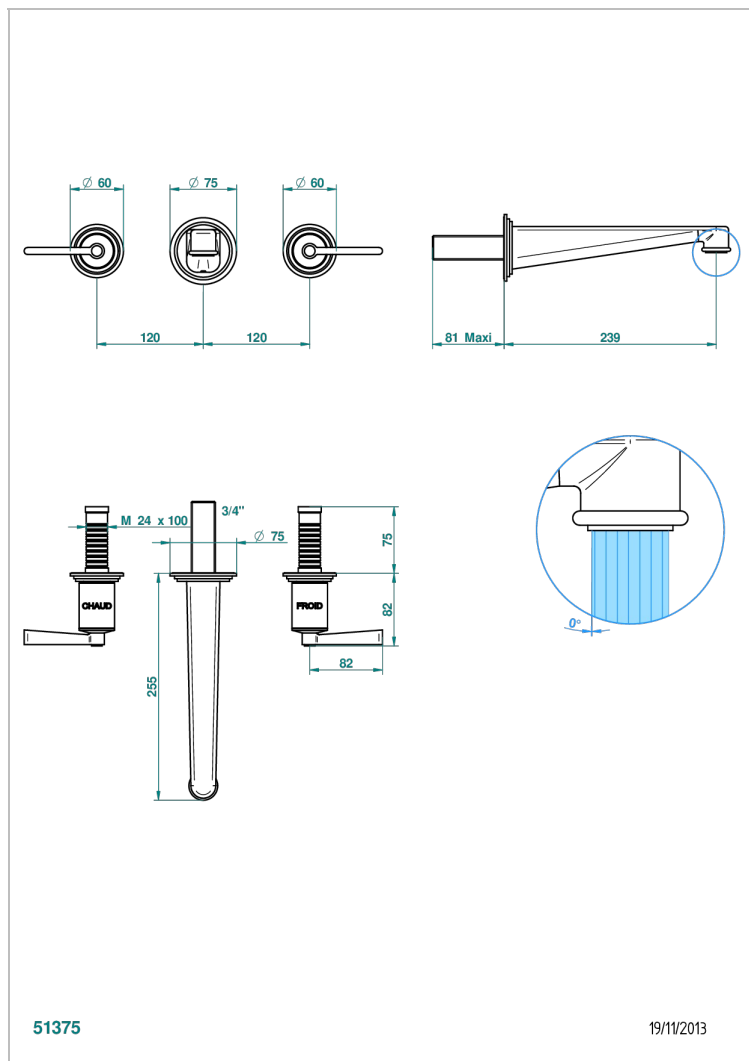

FAUBOURG BLACK PORCELAIN WITH LEVER HANDLES

G2M-40SGBUS

Trim for wall mounted 3-hole lavatory set only

CHARACTERISTIC

- Faubourg Black Porcelain with lever handles
- Trim for wall mounted 3-hole lavatory set only

TECHNICAL SPECS

- Recommandé : 3 bars (max. 5 bars) - Advised : 43,5 psi (max. 72 psi)
- 15 l/min à 3 bars (4 gpm at 43.5 psi)

RELATED SKU'S

- Ref. G00-40AM/US Rough parts for wall set (one counter clockwise and one clockwise cartridges)