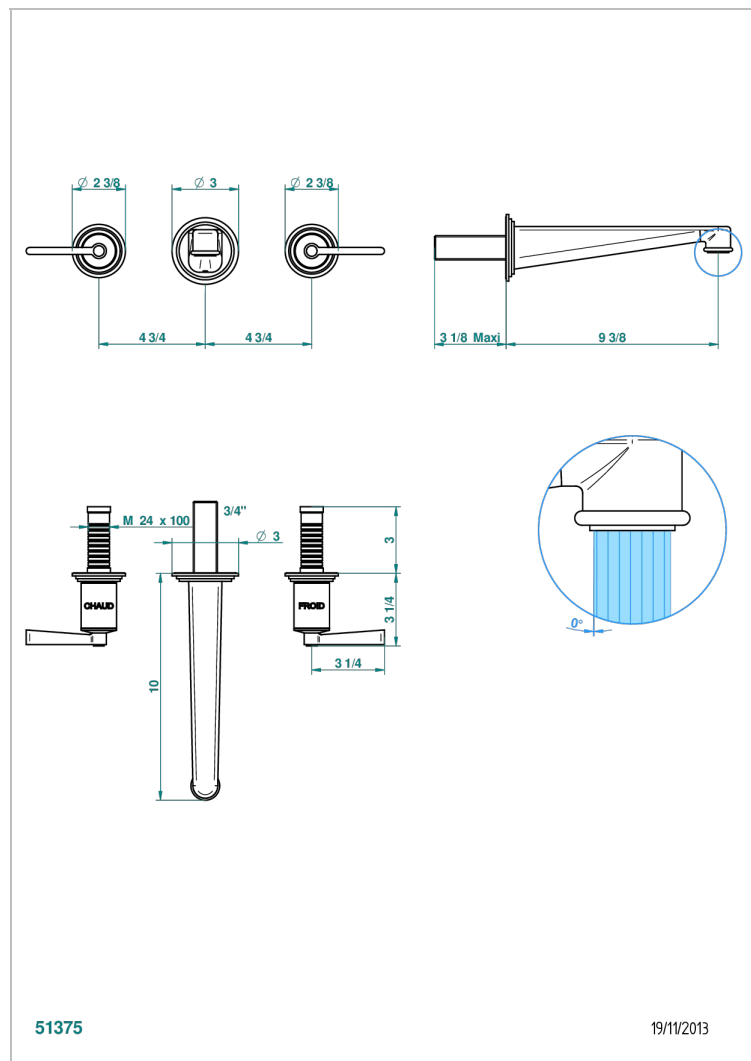

FAUBOURG BLACK PORCELAIN WITH LEVER HANDLES

G2M-40SGBUS

Trim for wall mounted 3-hole lavatory set only

51375

19/11/2013

CHARACTERISTIC

- Faubourg Black Porcelain with lever handles
- Trim for wall mounted 3-hole lavatory set only

TECHNICAL SPECS

- Recommandé : 3 bars (max. 5 bars) - Advised : 43,5 psi (max. 72 psi)
- 15 l/min à 3 bars (4 gpm at 43.5 psi)

RELATED SKU'S

- Ref. G00-40AM/US Rough parts for wall set (one counter clockwise and one clockwise cartridges)