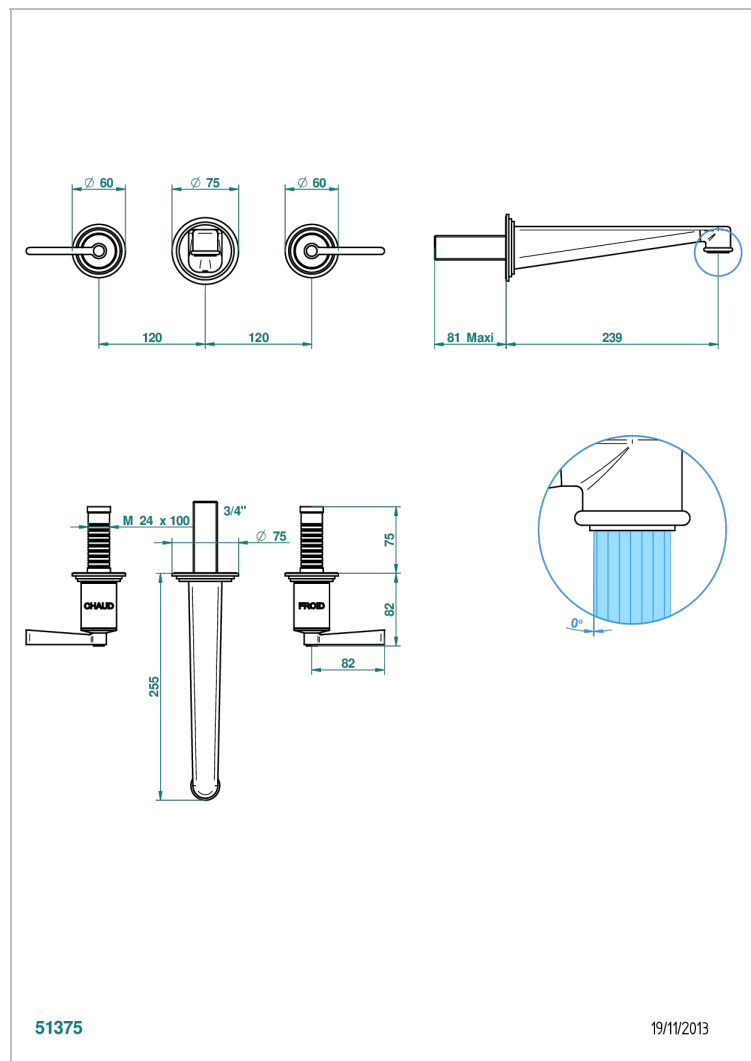

FAUBOURG BLACK PORCELAIN WITH LEVER

G2M-40SGB

Trim only for wall mounted 3-hole basin mixer

51375

19/11/2013

CHARACTERISTIC

- Faubourg Black Porcelain with lever
- Trim only for wall mounted 3-hole basin mixer

TECHNICAL SPECS

- Recommandé : 3 bars (max. 5 bars) - Advised : 43,5 psi (max. 72 psi)
- 15 l/min à 3 bars (4 gpm at 43.5 psi)

RELATED SKU'S

- Ref. G00-40AC Rough parts for wall mounted 3 hole mixer, cross handle version
- Ref. G00-40AM Rough parts for wall mounted 3 hole mixer, lever handle version