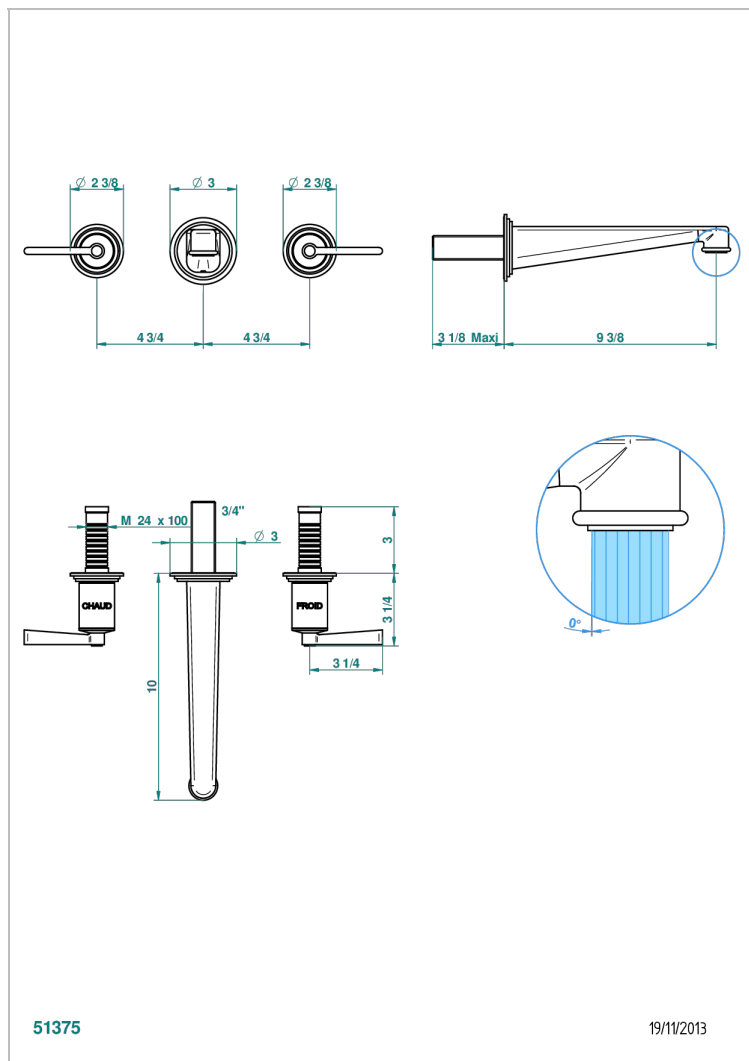

FAUBOURG BLACK PORCELAIN WITH LEVER

G2M-40SGB

Trim only for wall mounted 3-hole basin mixer

CHARACTERISTIC

- Faubourg Black Porcelain with lever
- Trim only for wall mounted 3-hole basin mixer

TECHNICAL SPECS

- Recommandé : 3 bars (max. 5 bars) - Advised : 43,5 psi (max. 72 psi)
- 15 l/min à 3 bars (4 gpm at 43.5 psi)

RELATED SKU'S

- Ref. G00-40AC Rough parts for wall mounted 3 hole mixer, cross handle version
- Ref. G00-40AM Rough parts for wall mounted 3 hole mixer, lever handle version